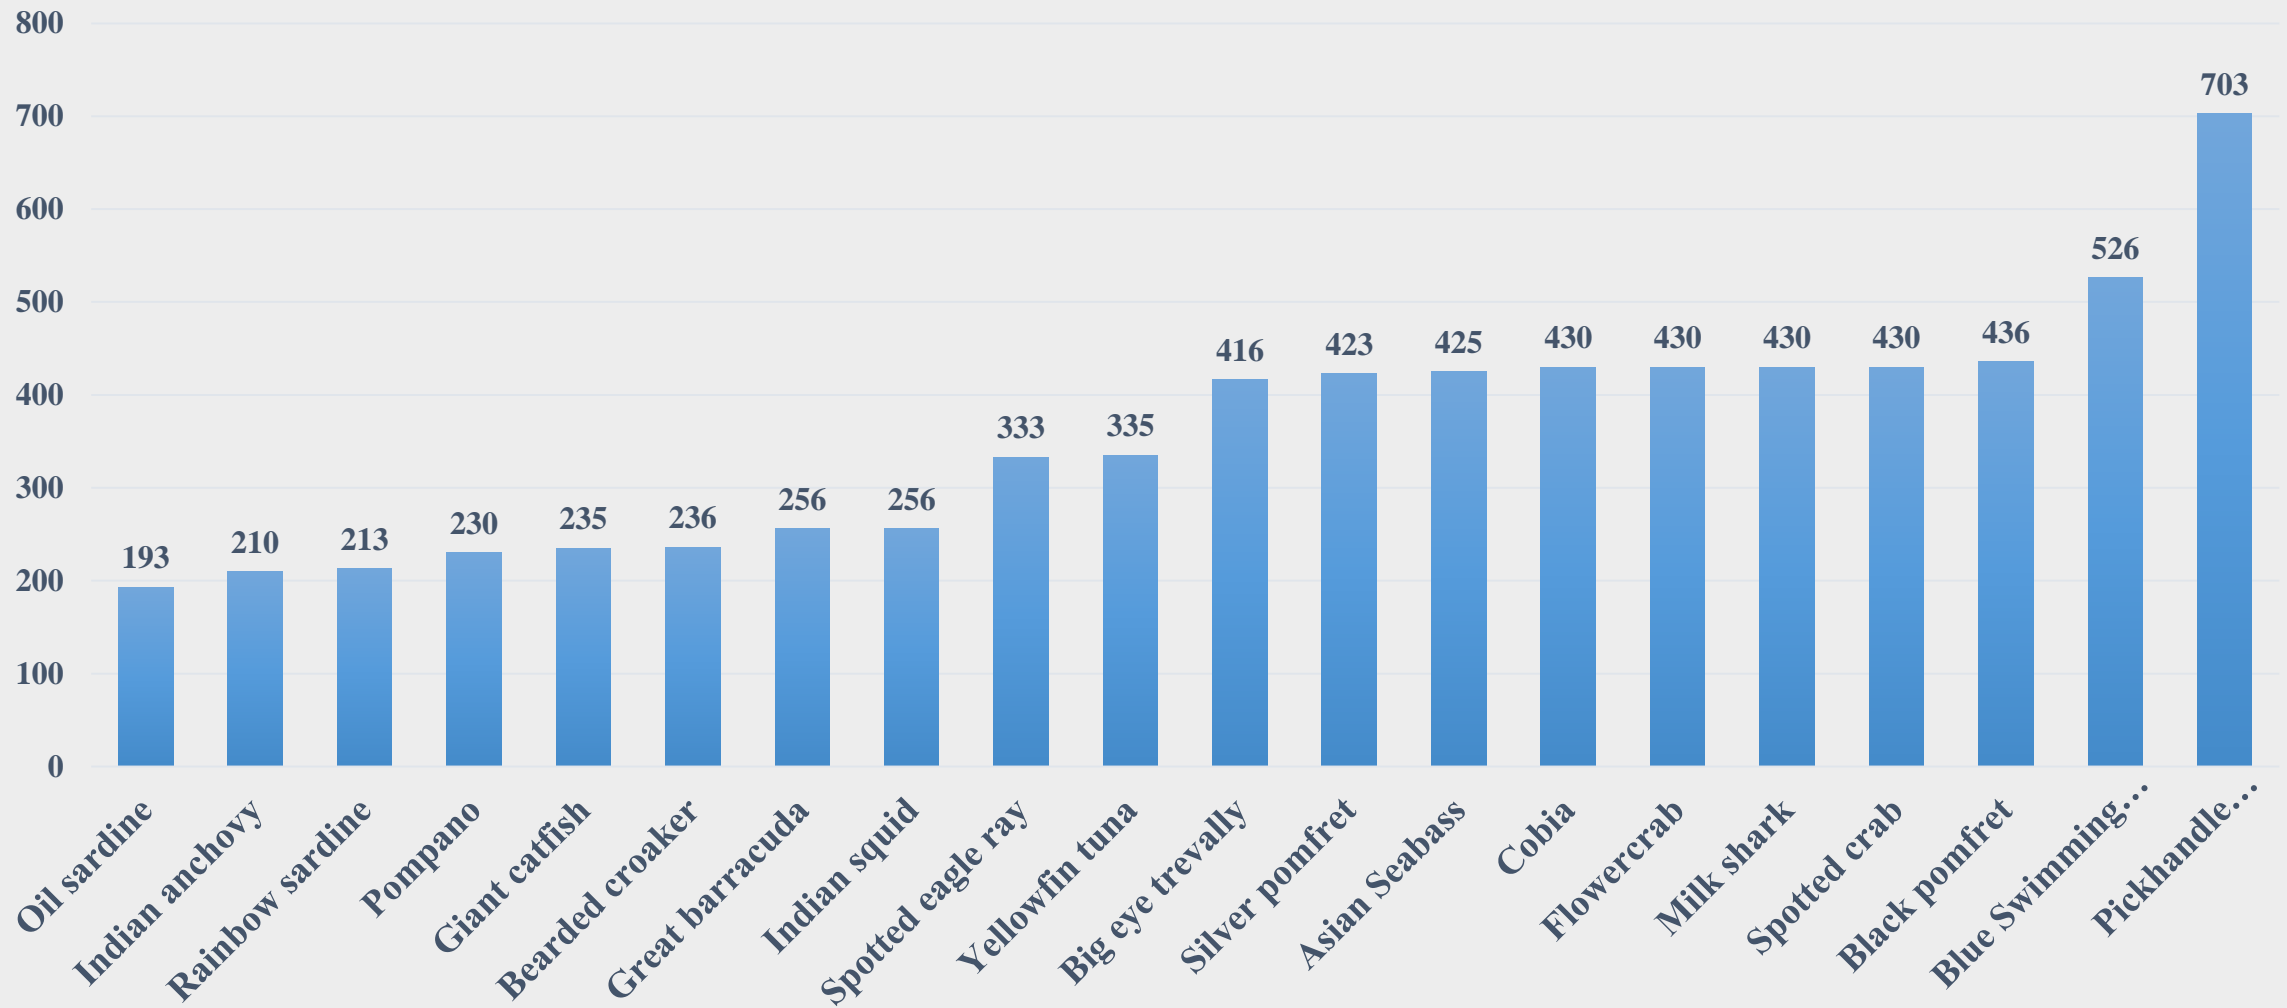

Average Retail Price (Rs. Per Kg) of Various Fish Species in Tamil Nadu

For the Period 14.04.2025 to 20.04.2025

For further details visit: <https://fmpisnfdb.in>