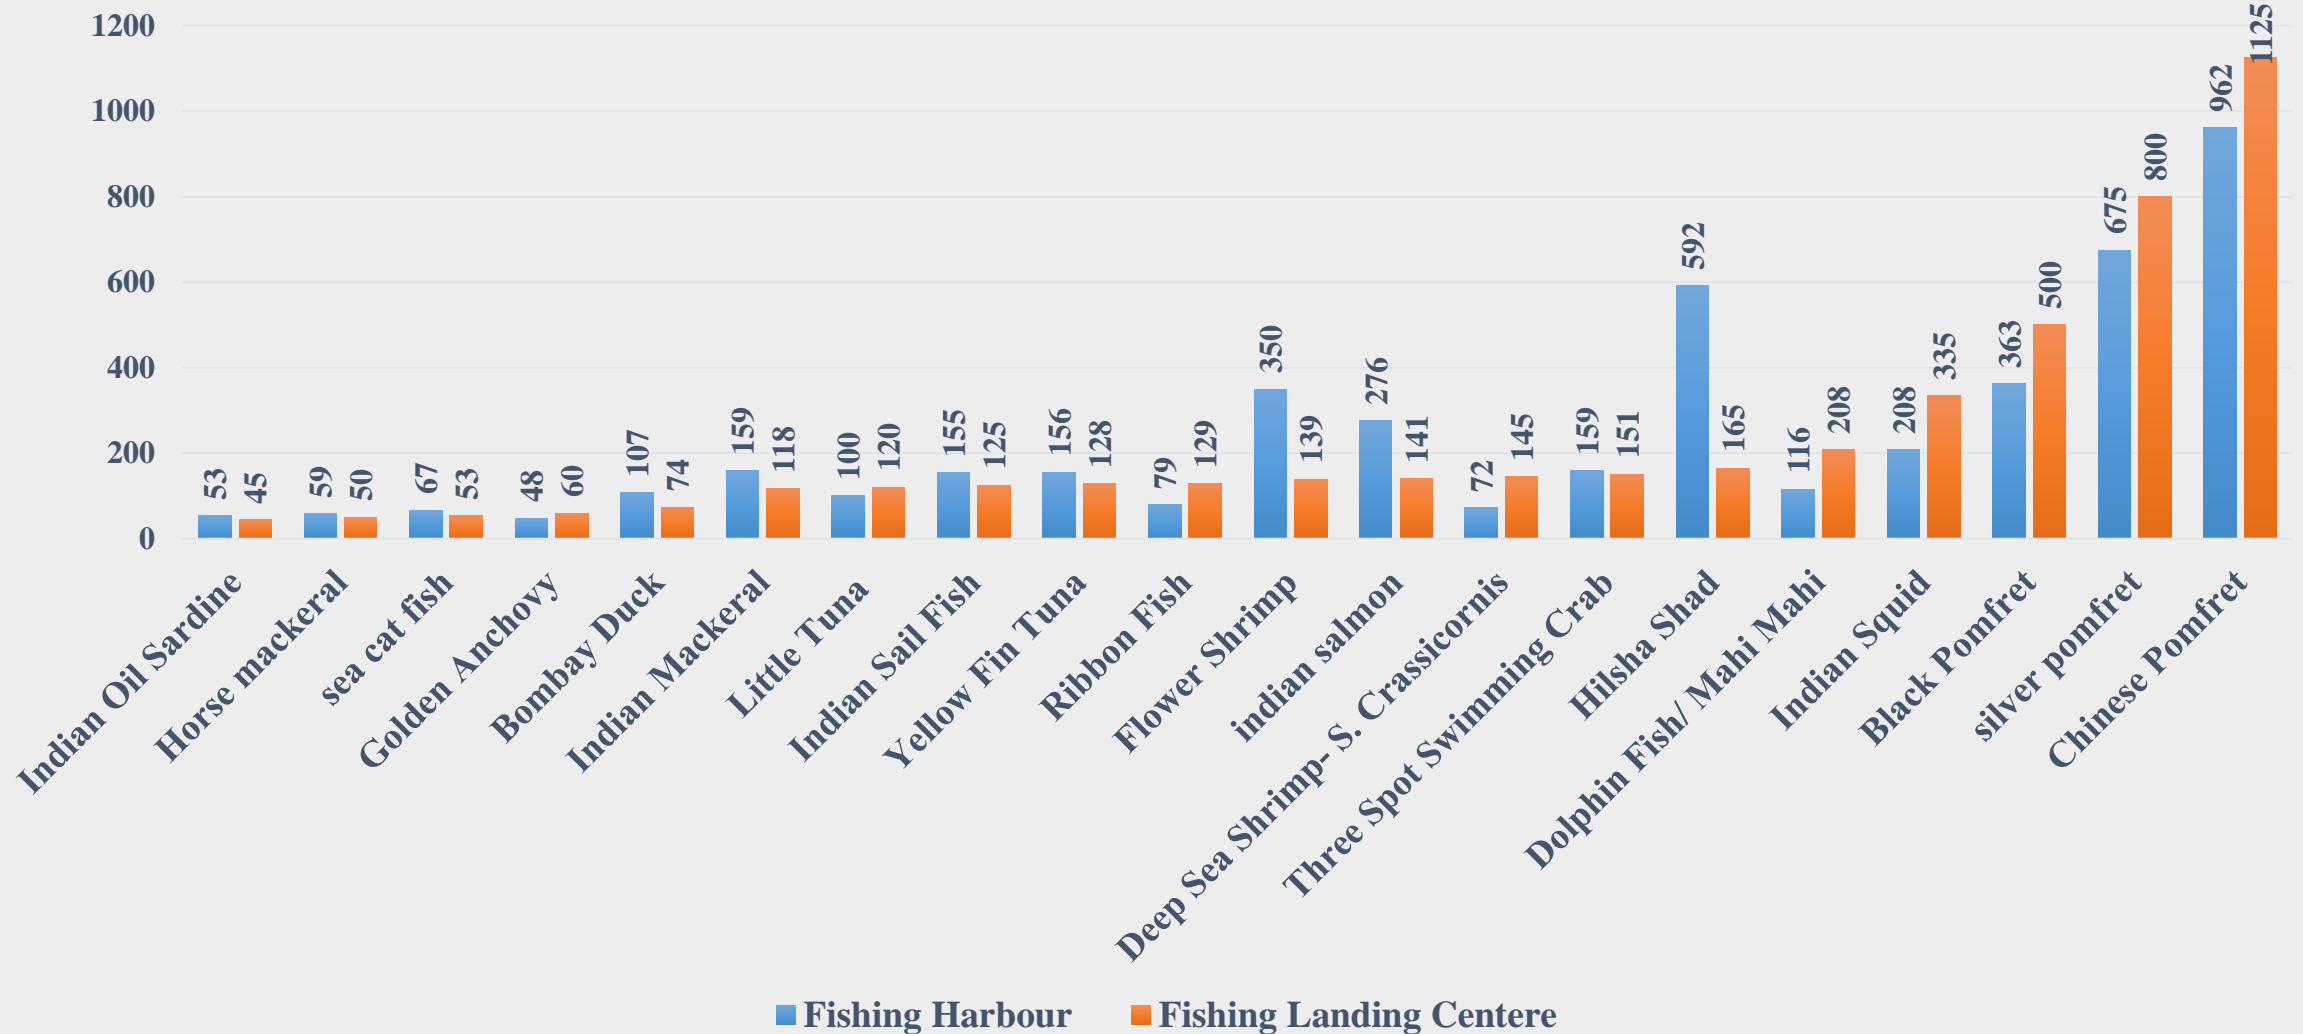

For the Period 14.04.2025 to 20.04.2025

For further details visit: <https://fmpisnfdb.in>

Price (Rs. per kg) Comparison of Marine Fish Species between Fish Landing Centres and Fishing Harbours across India