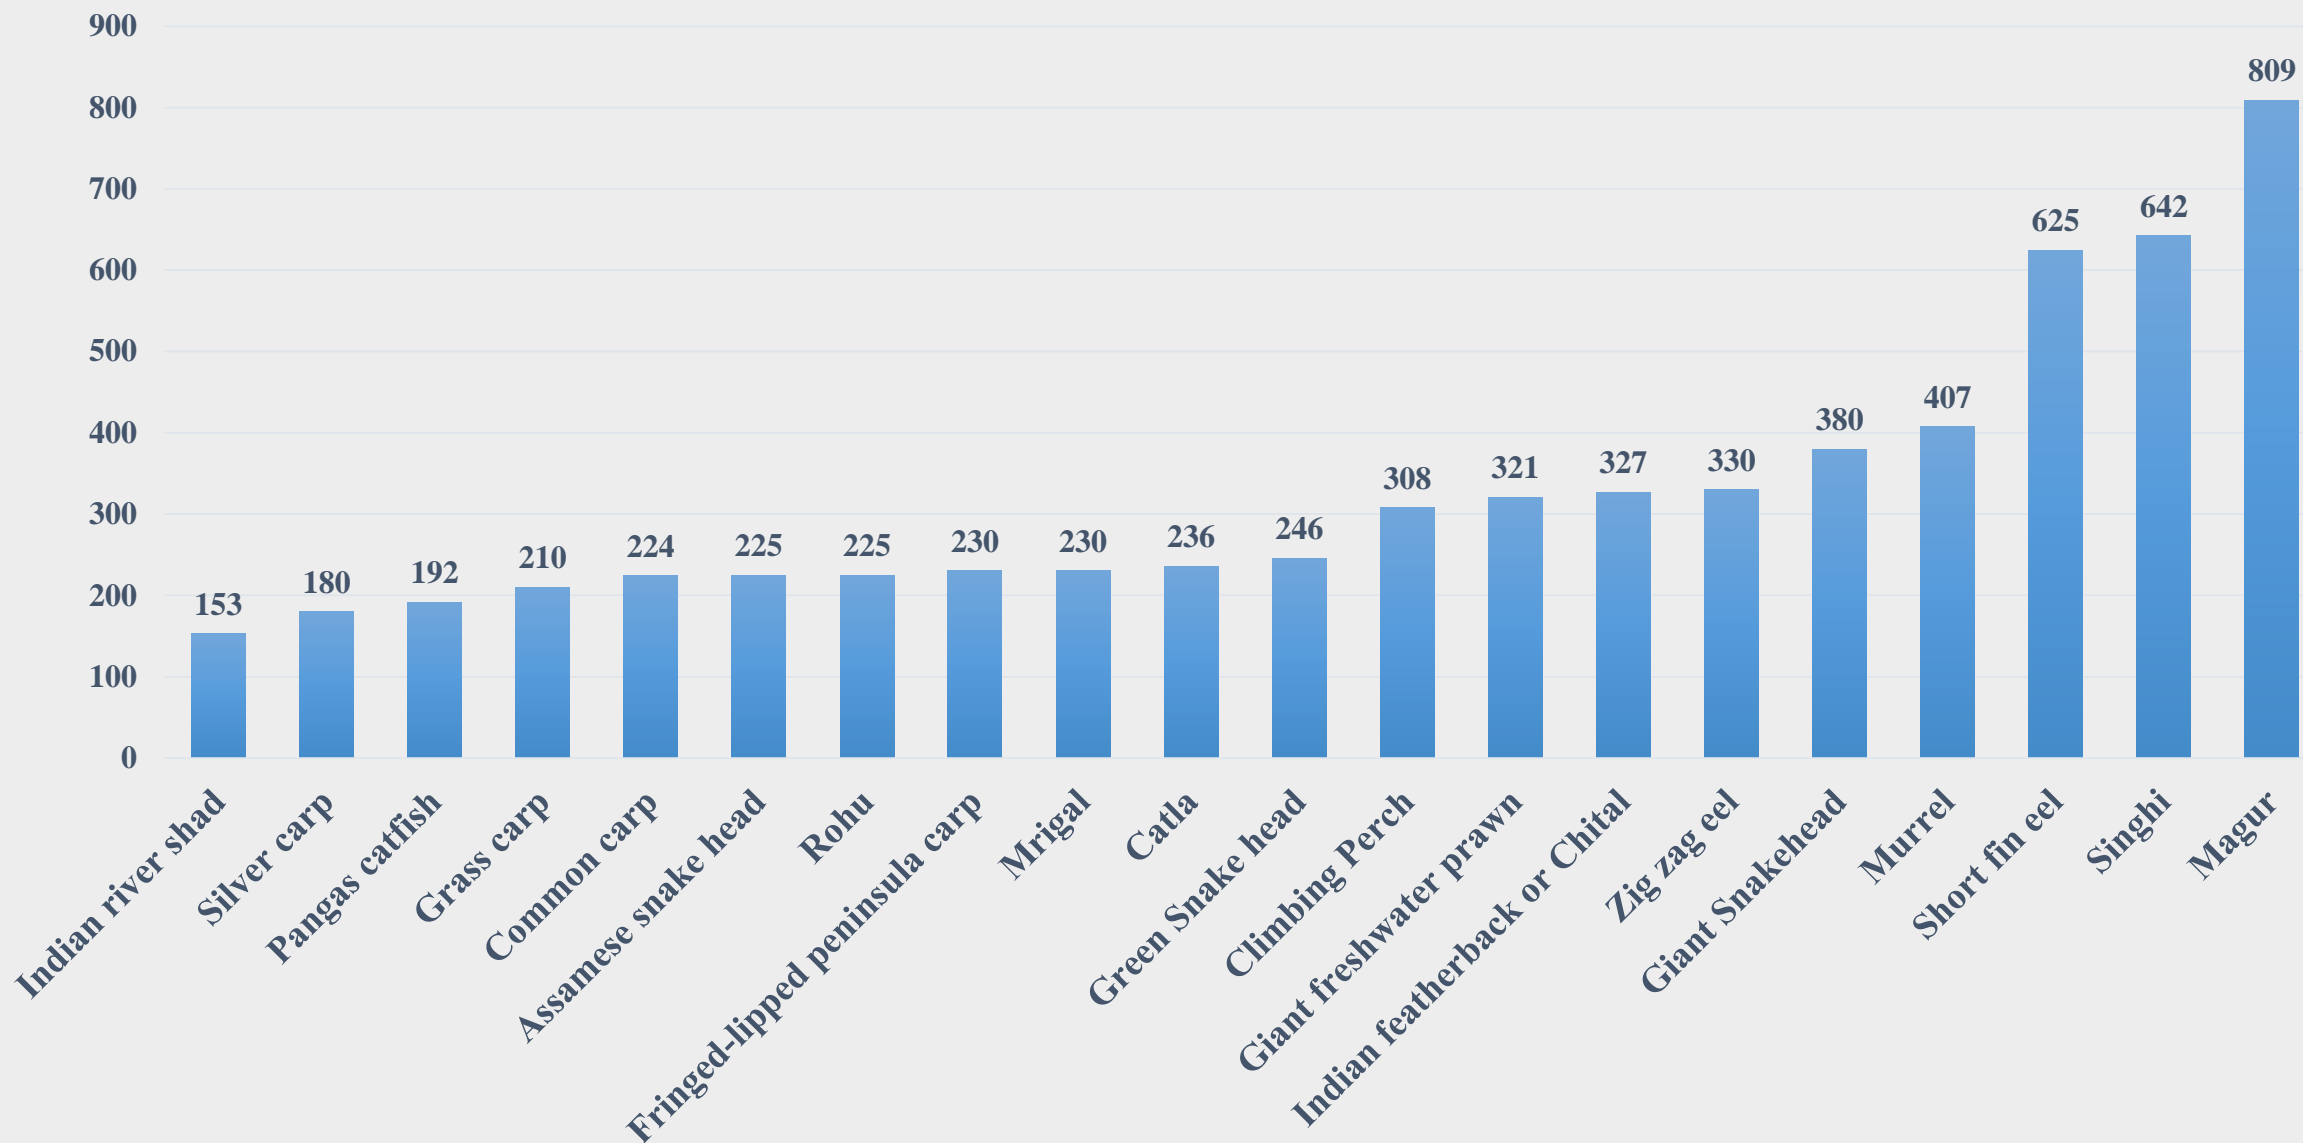

Average Retail Price (Rs. Per Kg) of Various Fish Species in Assam

For the Period 14.04.2025 to 20.04.2025

For further details visit: <https://fmpisnfdb.in>