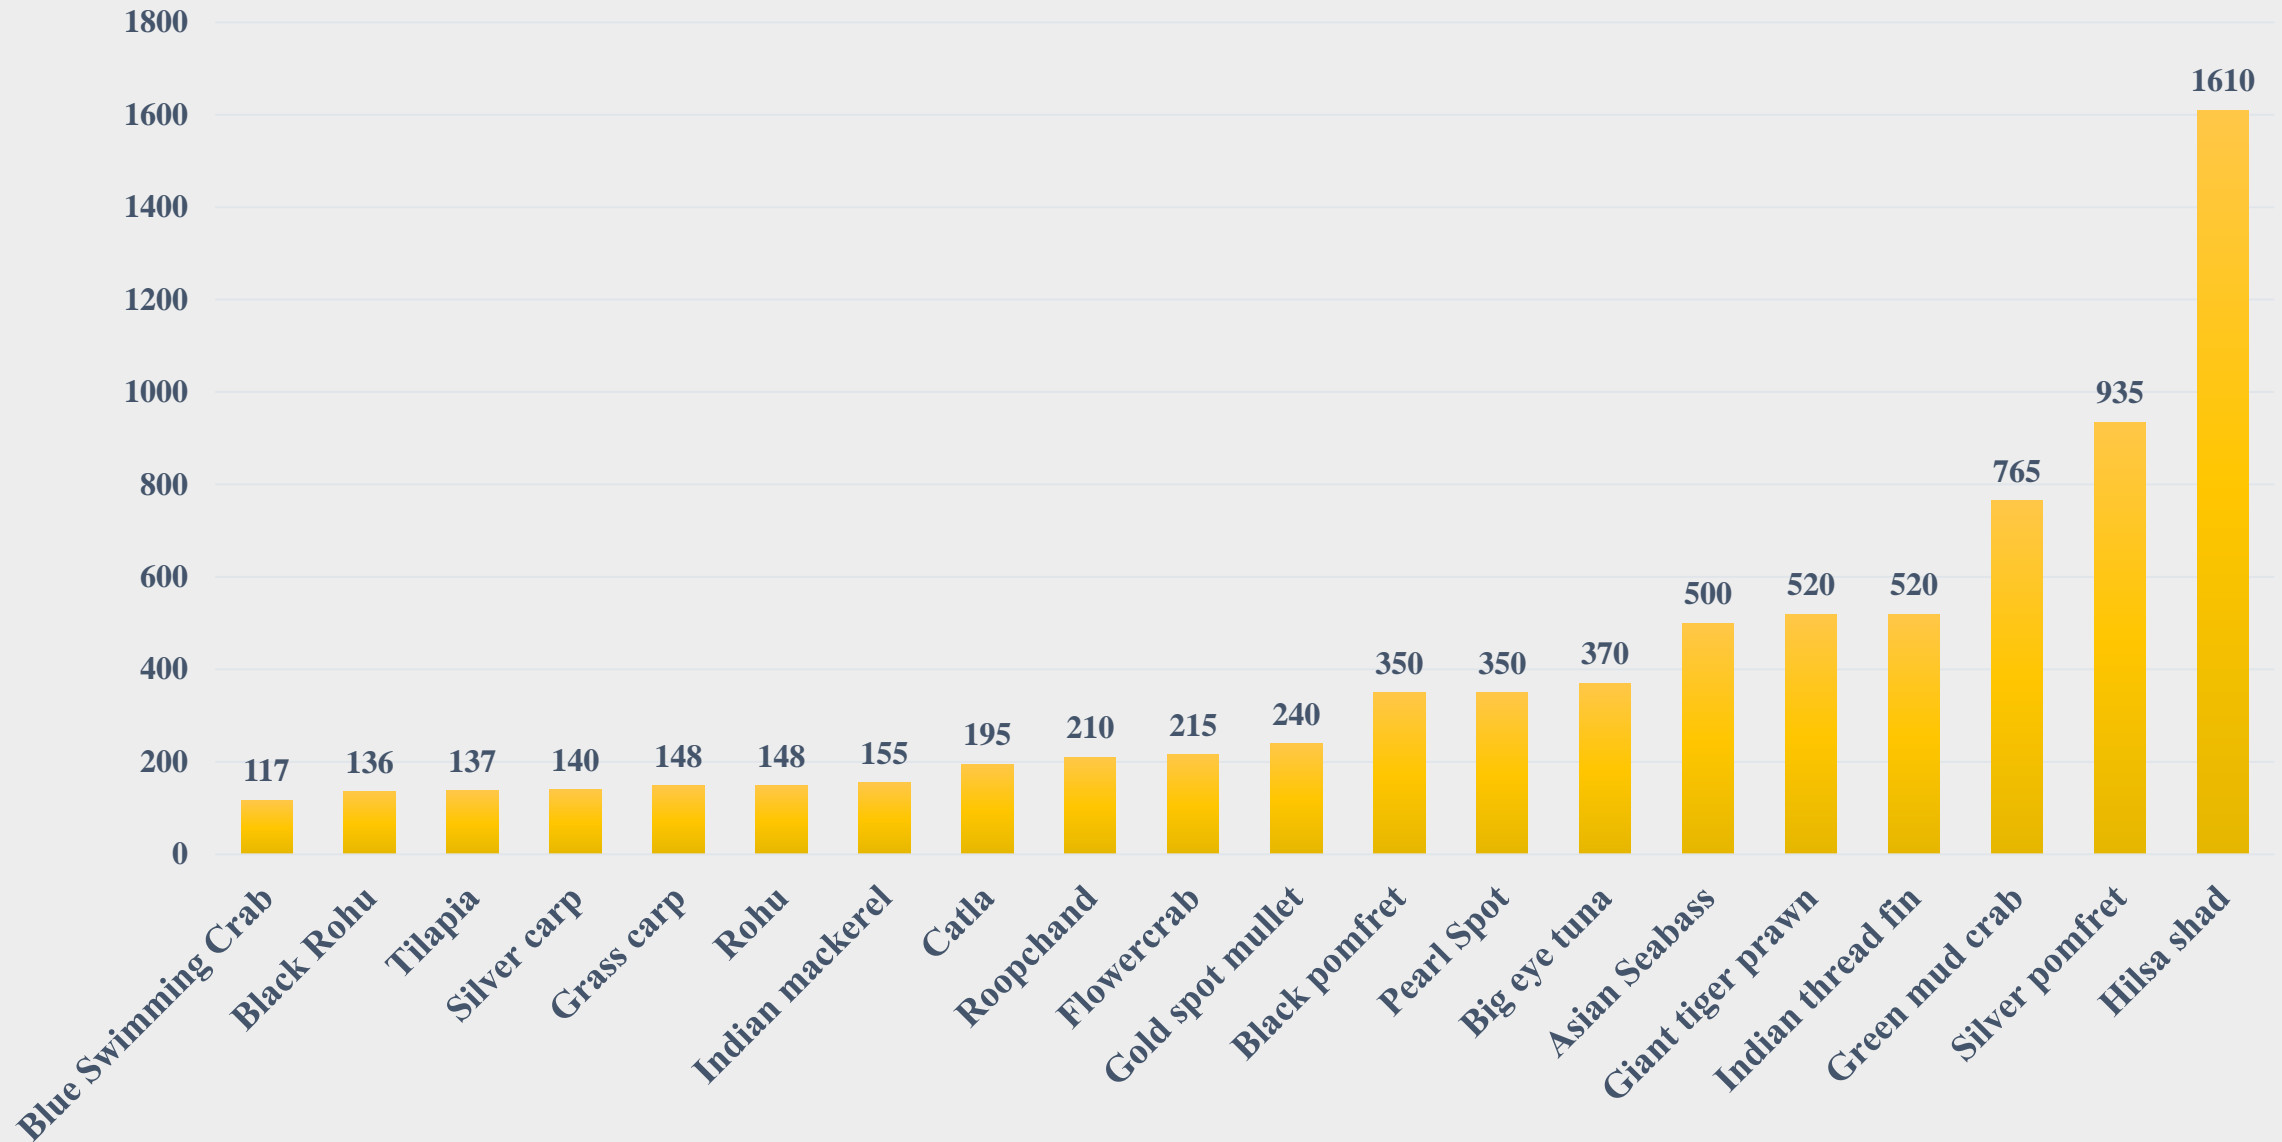

Average Wholesale Price (Rs. Per Kg) of Various Fish Species in Odisha

For the Period 14.04.2025 to 20.04.2025

For further details visit: <https://fmpisnfdb.in>