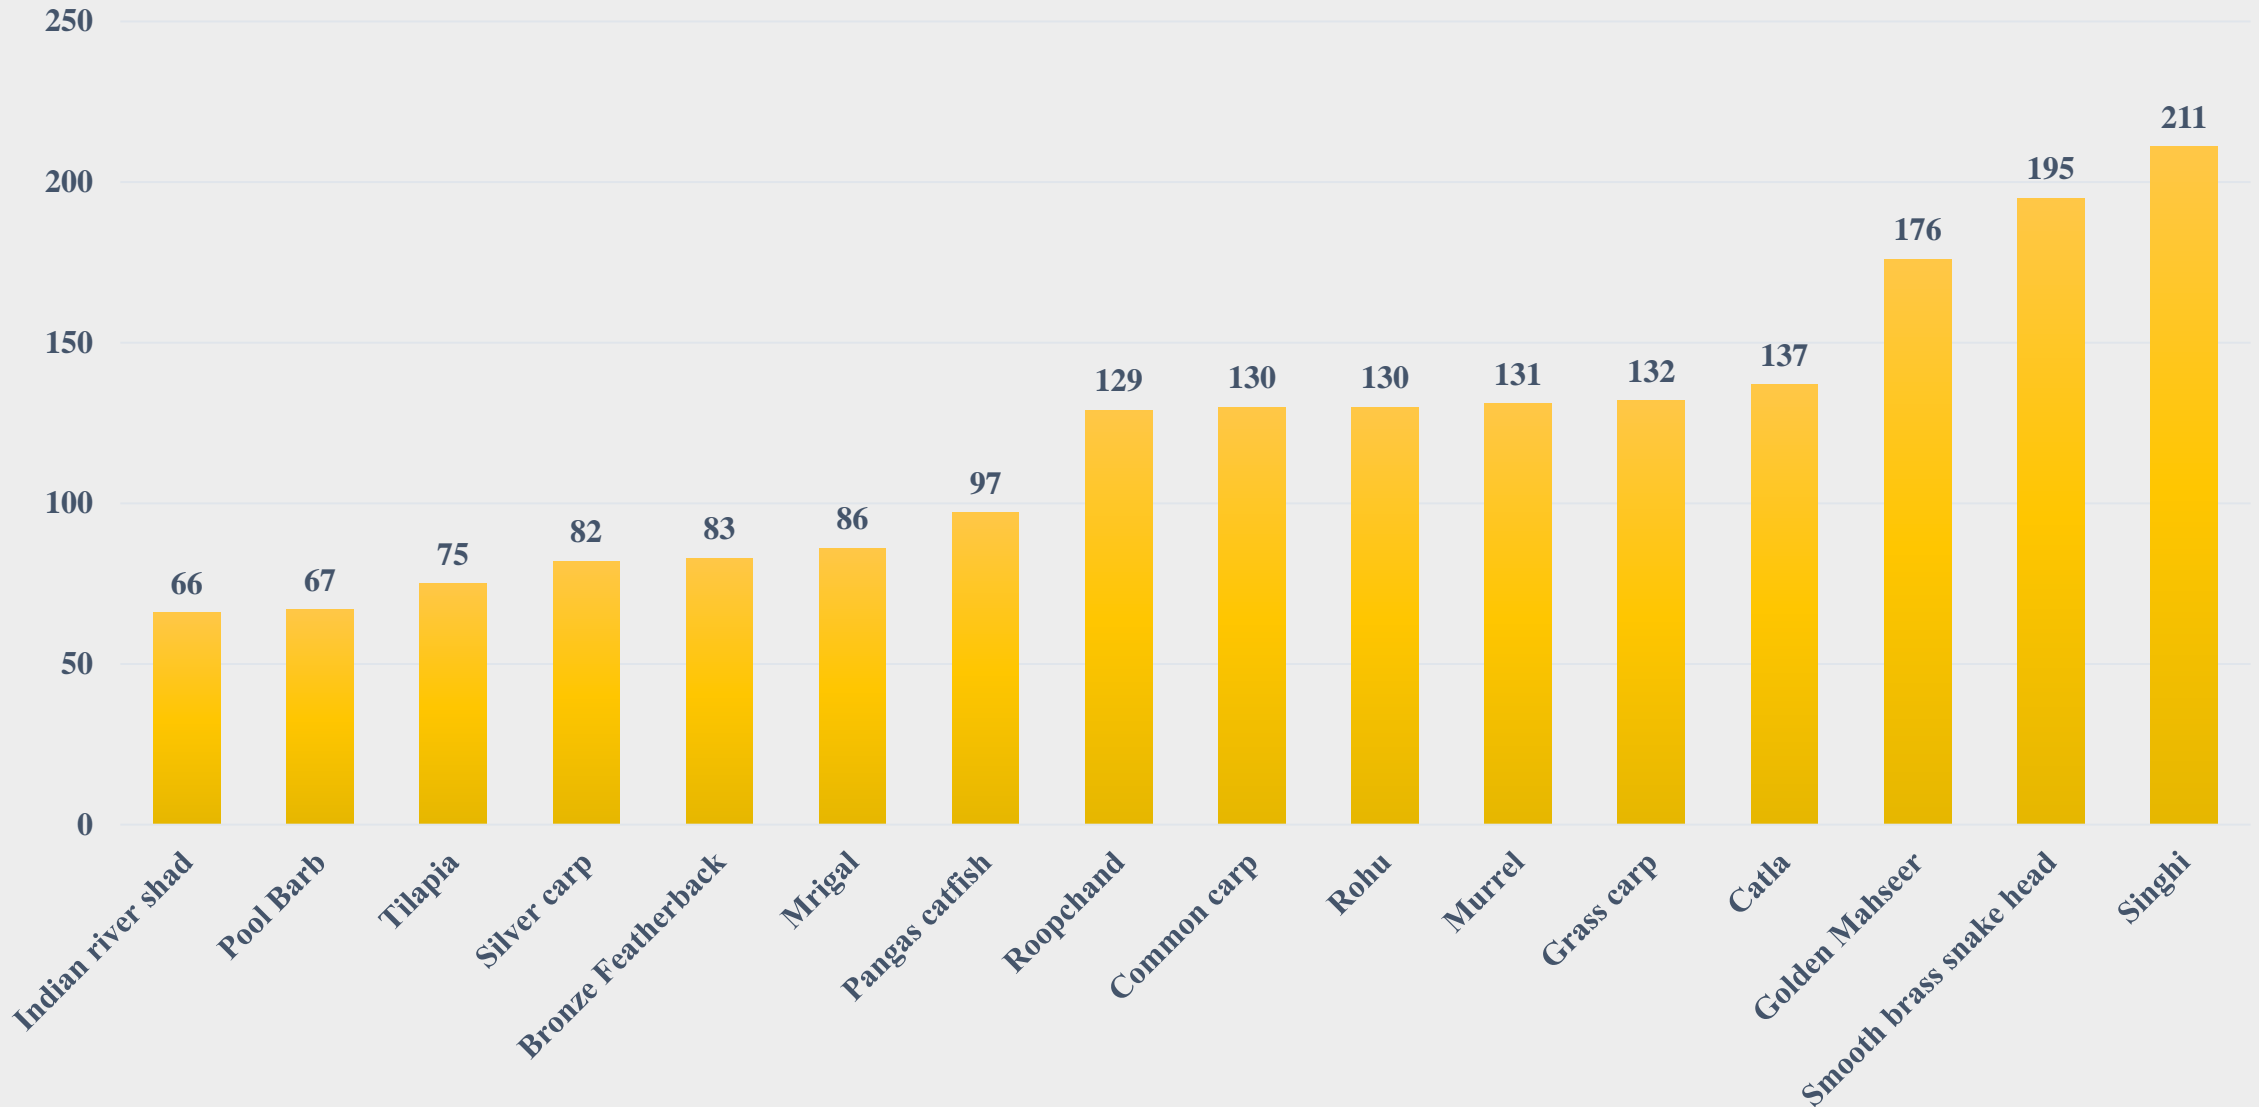

Average Wholesale Price (Rs. Per Kg) of Various Fish Species in Haryana

For the Period 14.04.2025 to 20.04.2025

For further details visit: <https://fmpisnfdb.in>