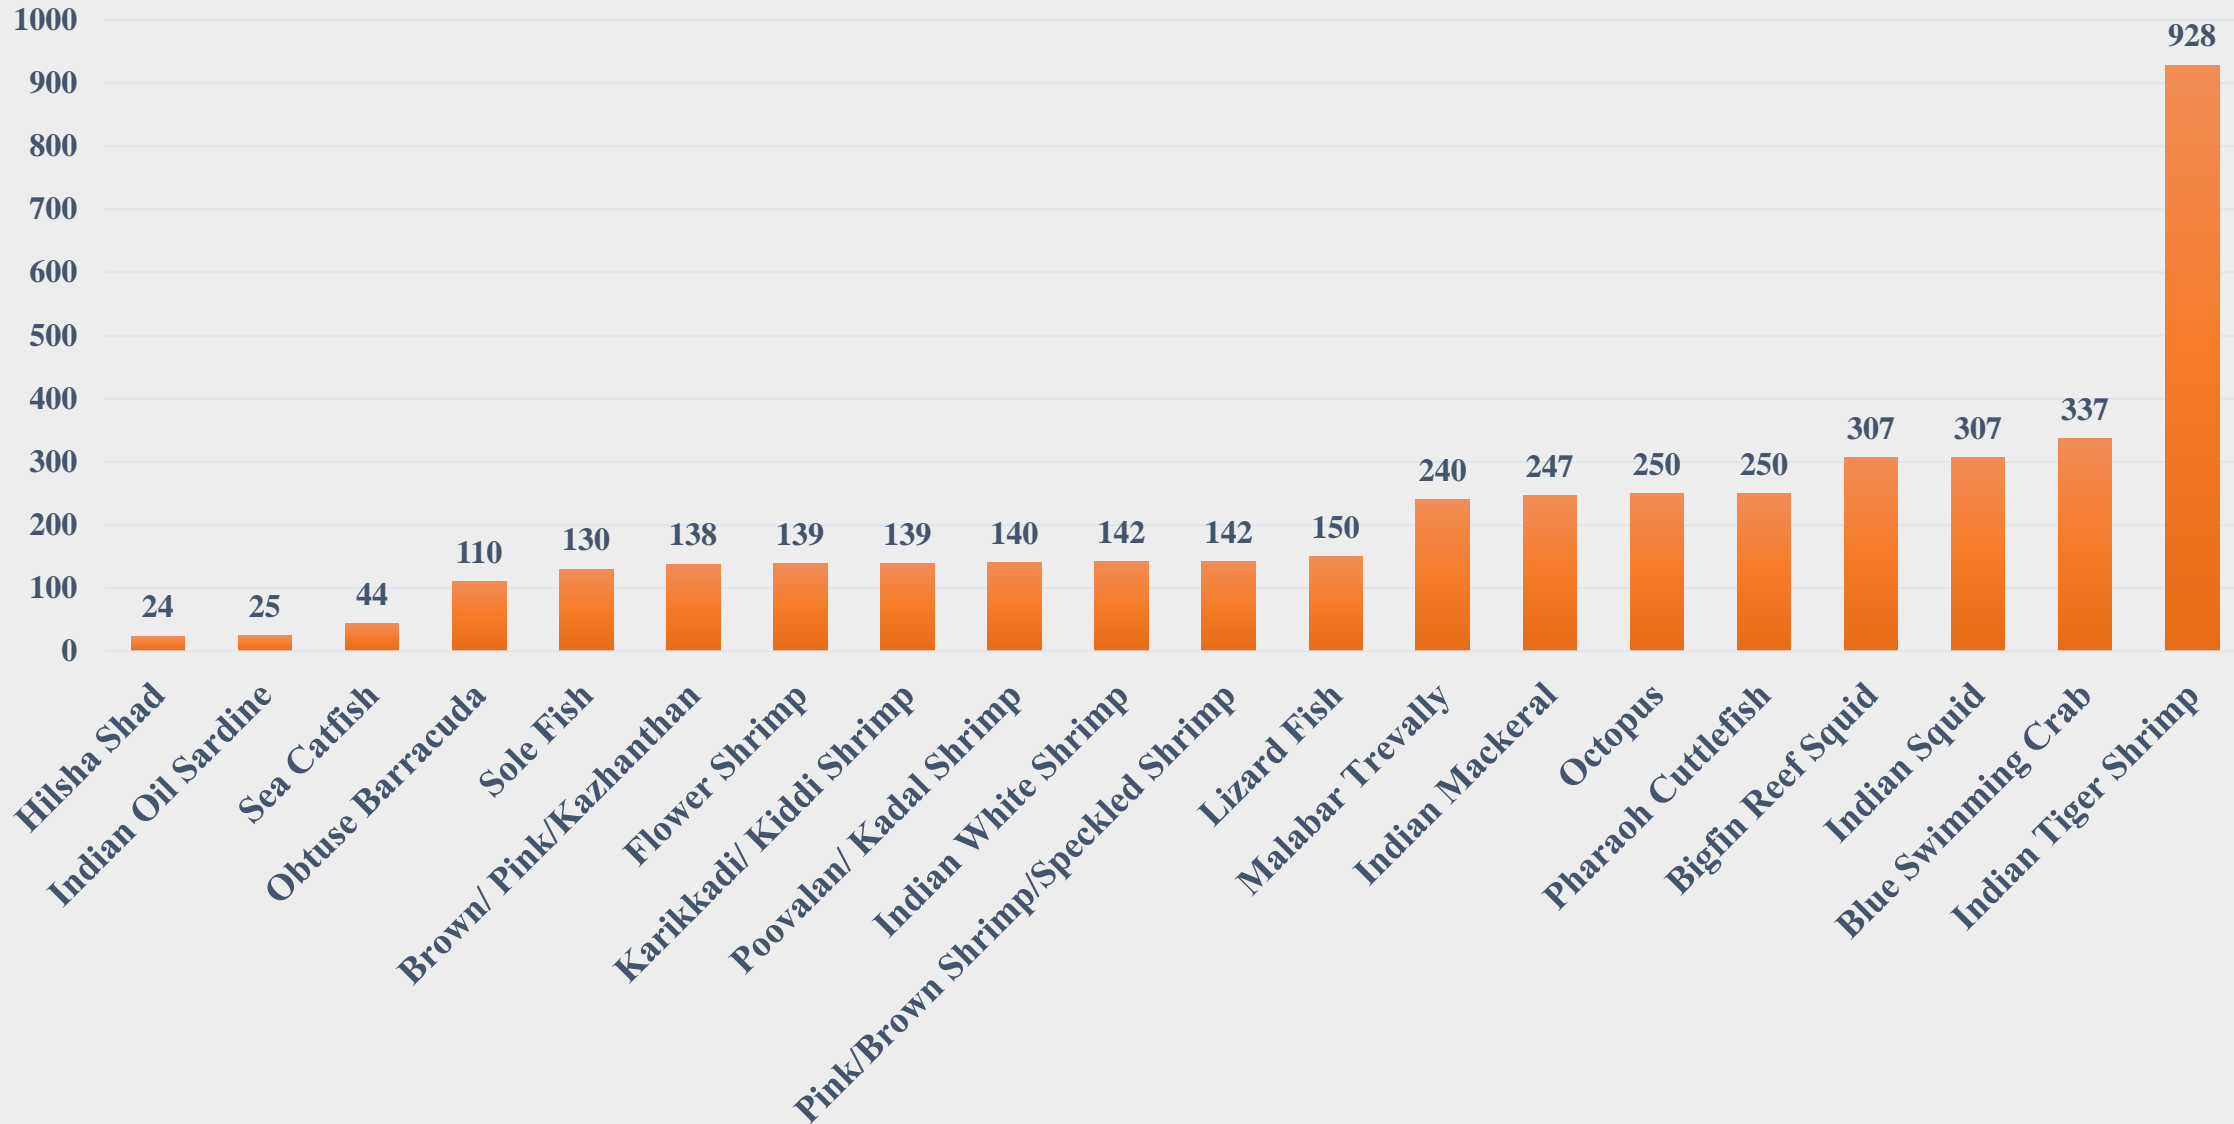

Average Price (Rs. Per Kg) of Marine Species at Fish Landing Centres in Tamil Nadu

For the Period 14.04.2025 to 20.04.2025

Data Source: NETFISH, MPEDA