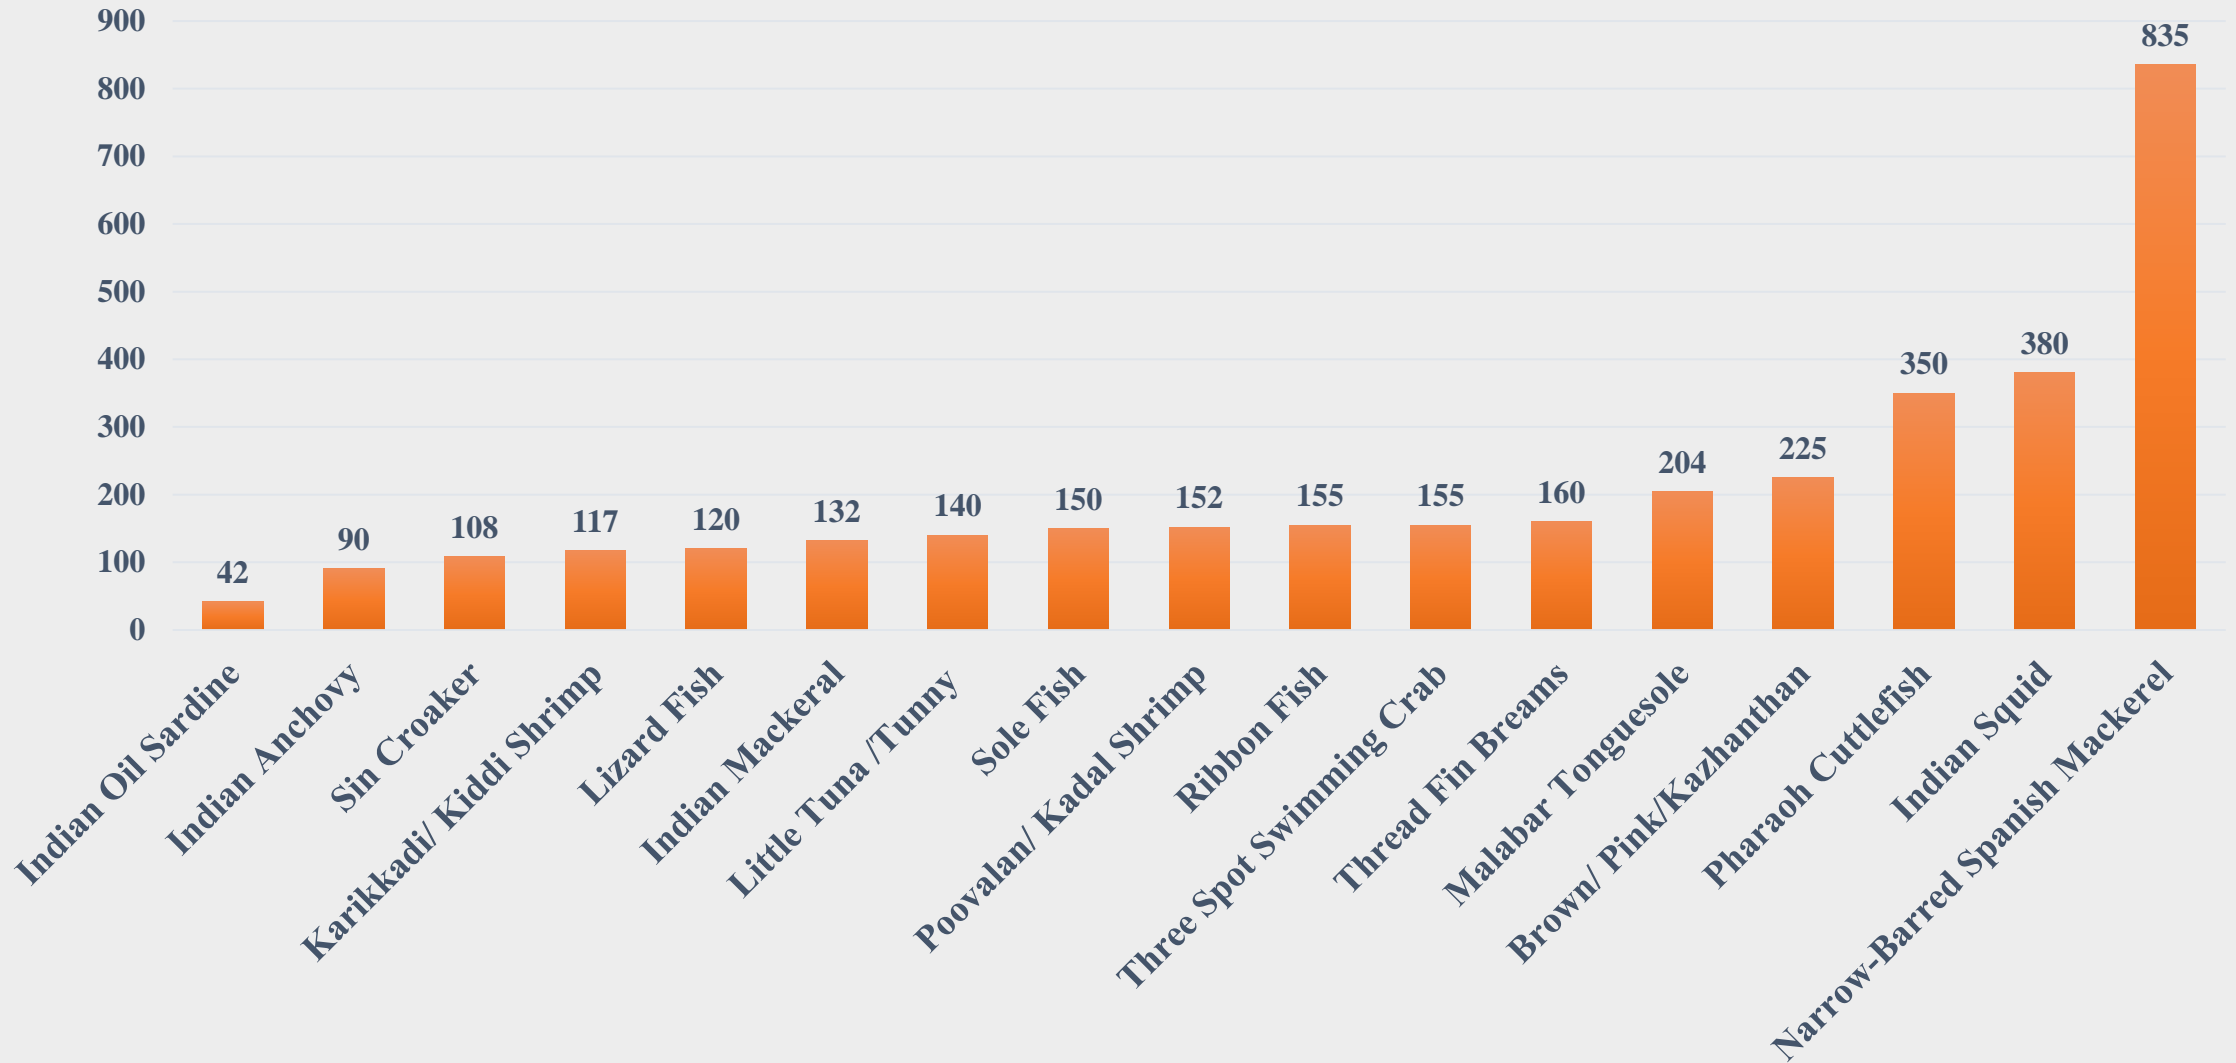

Average Price (Rs. Per Kg) of Marine Species at Fish Landing Centres in Kerala

For the Period 14.04.2025 to 20.04.2025

Data Source: NETFISH, MPEDA