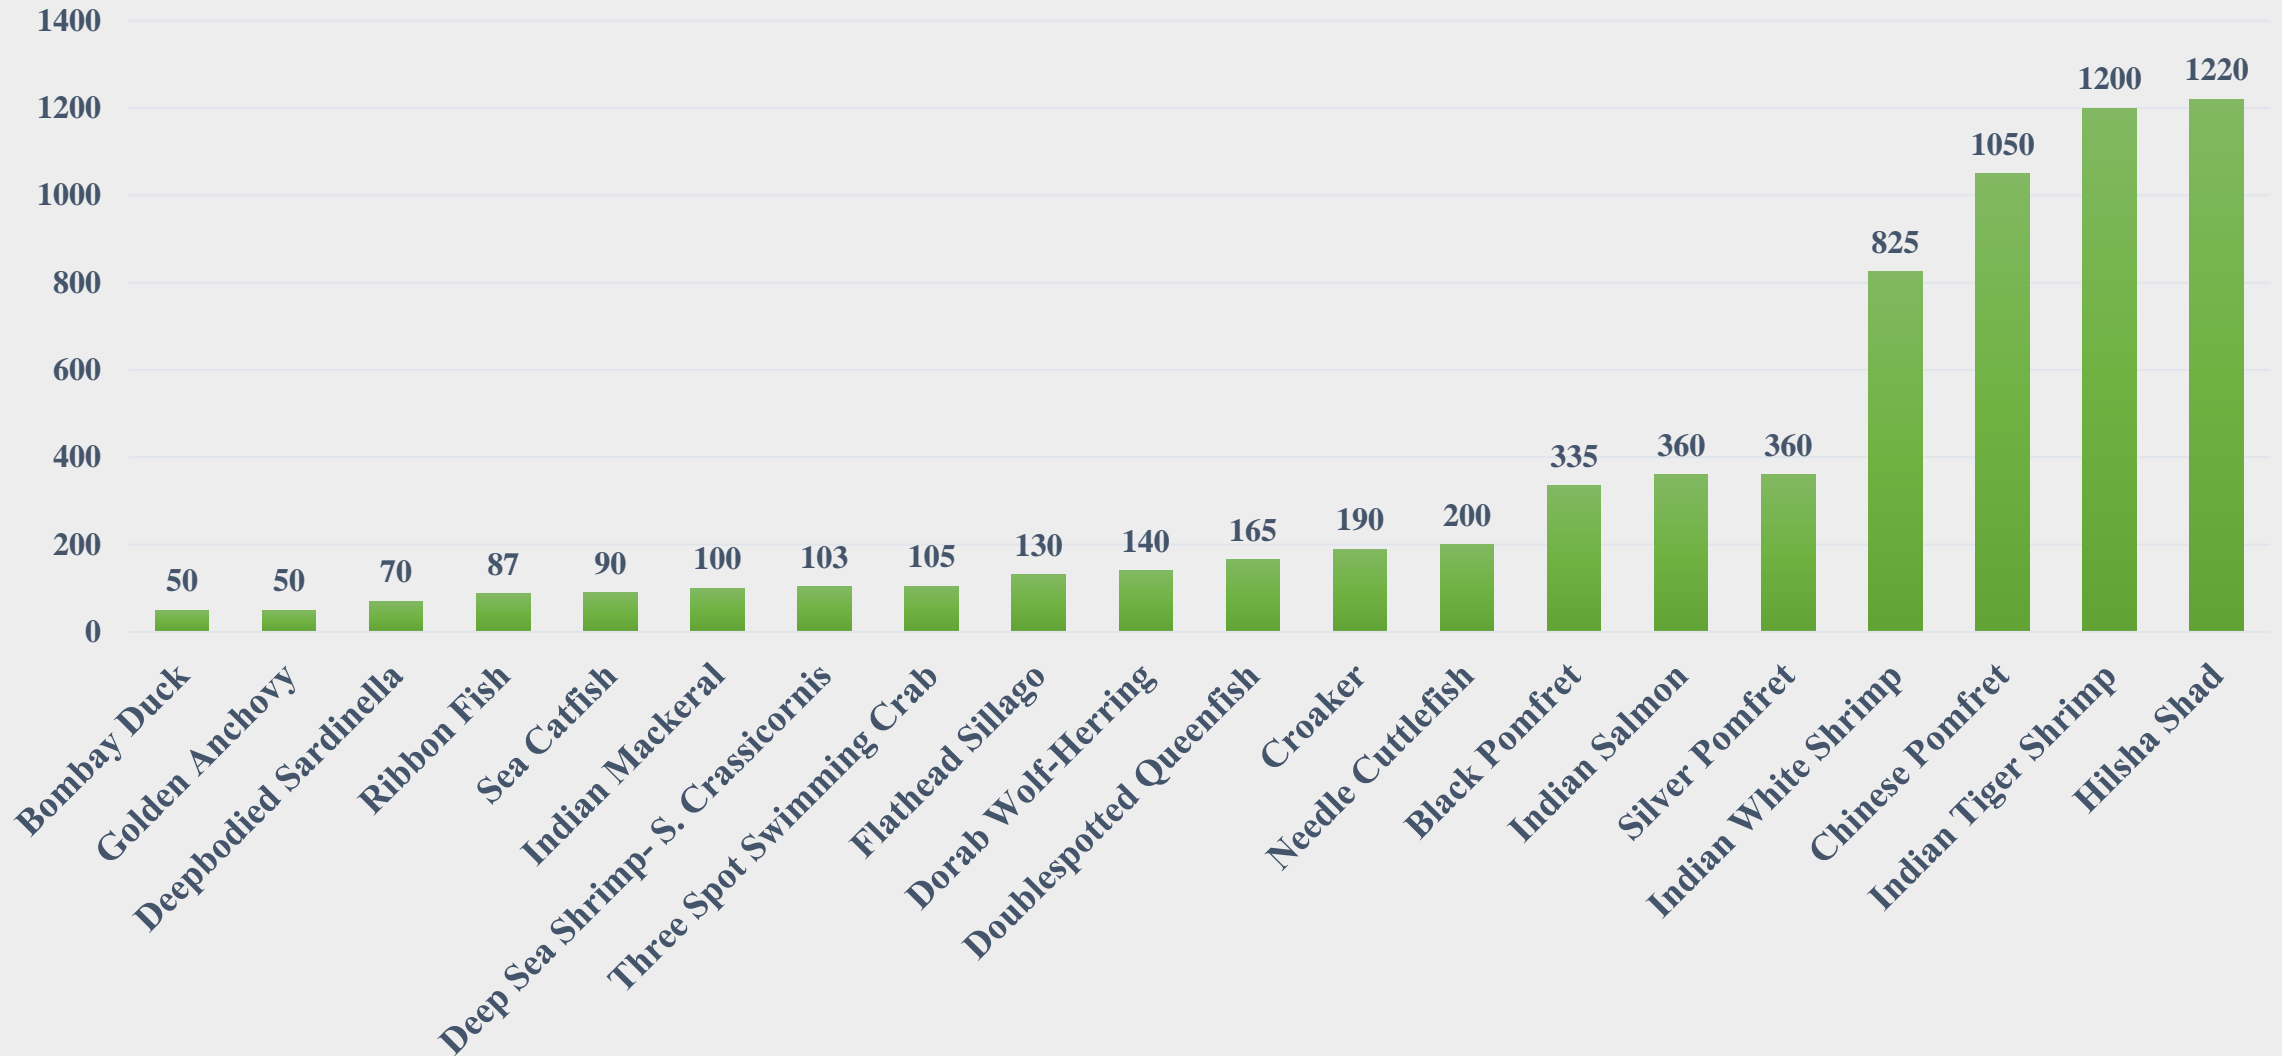

Average Price (Rs. per Kg) of Marine Species at Fishing Harbours in West Bengal

For the Period 14.04.2025 to 20.04.2025

Data Source: NETFISH, MPEDA