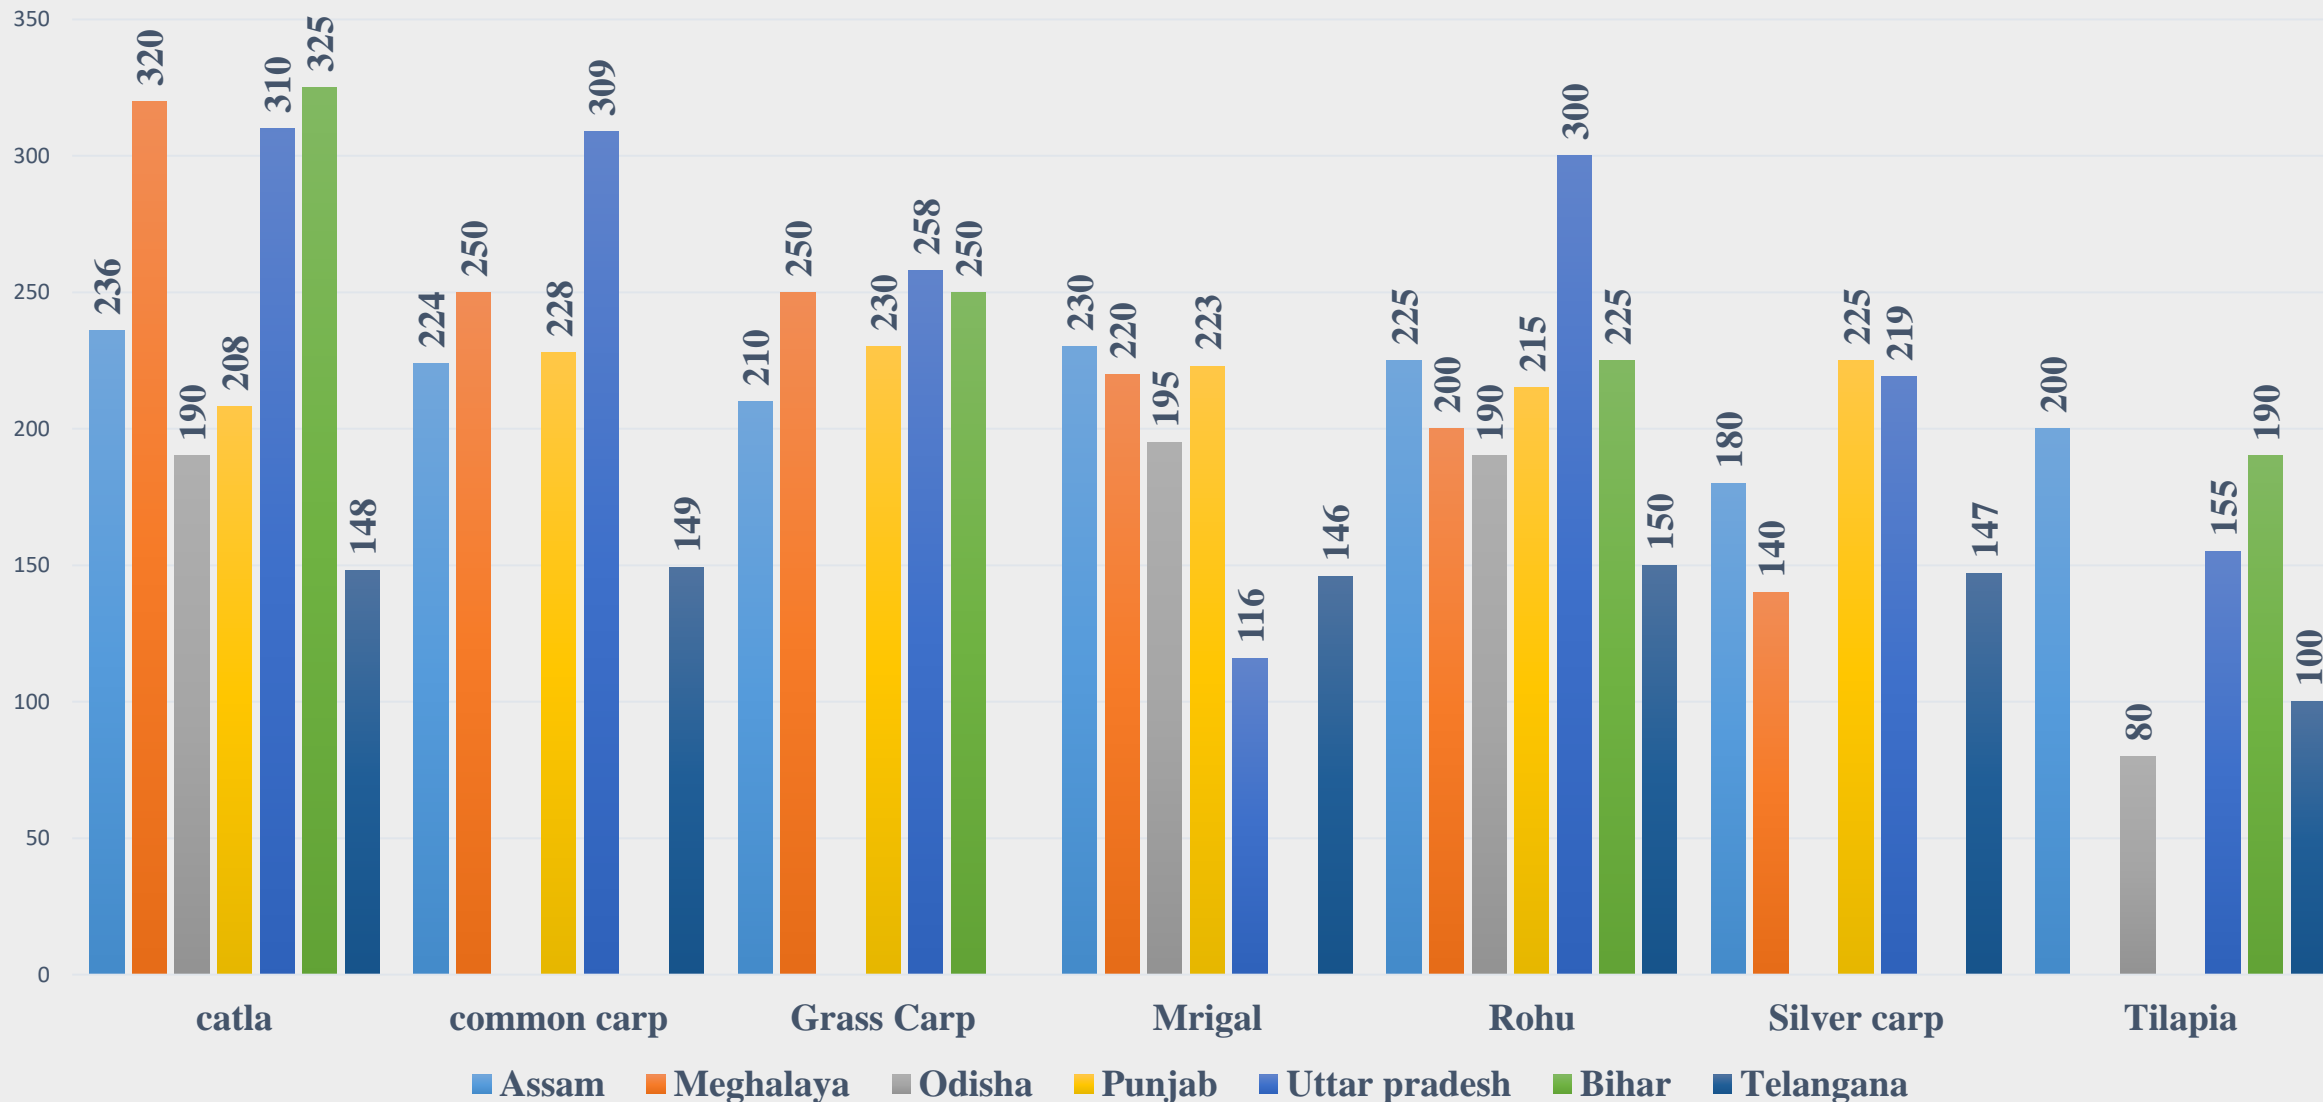

Average Retail Price (Rs. Per Kg) of various Fresh Water Species across States/UTs

For the Period 14.04.2025 to 20.04.2025

For further details visit: <https://fmpisnfdb.in>

Average Wholesale Price (Rs. Per Kg) of Various Fish Species in Bihar