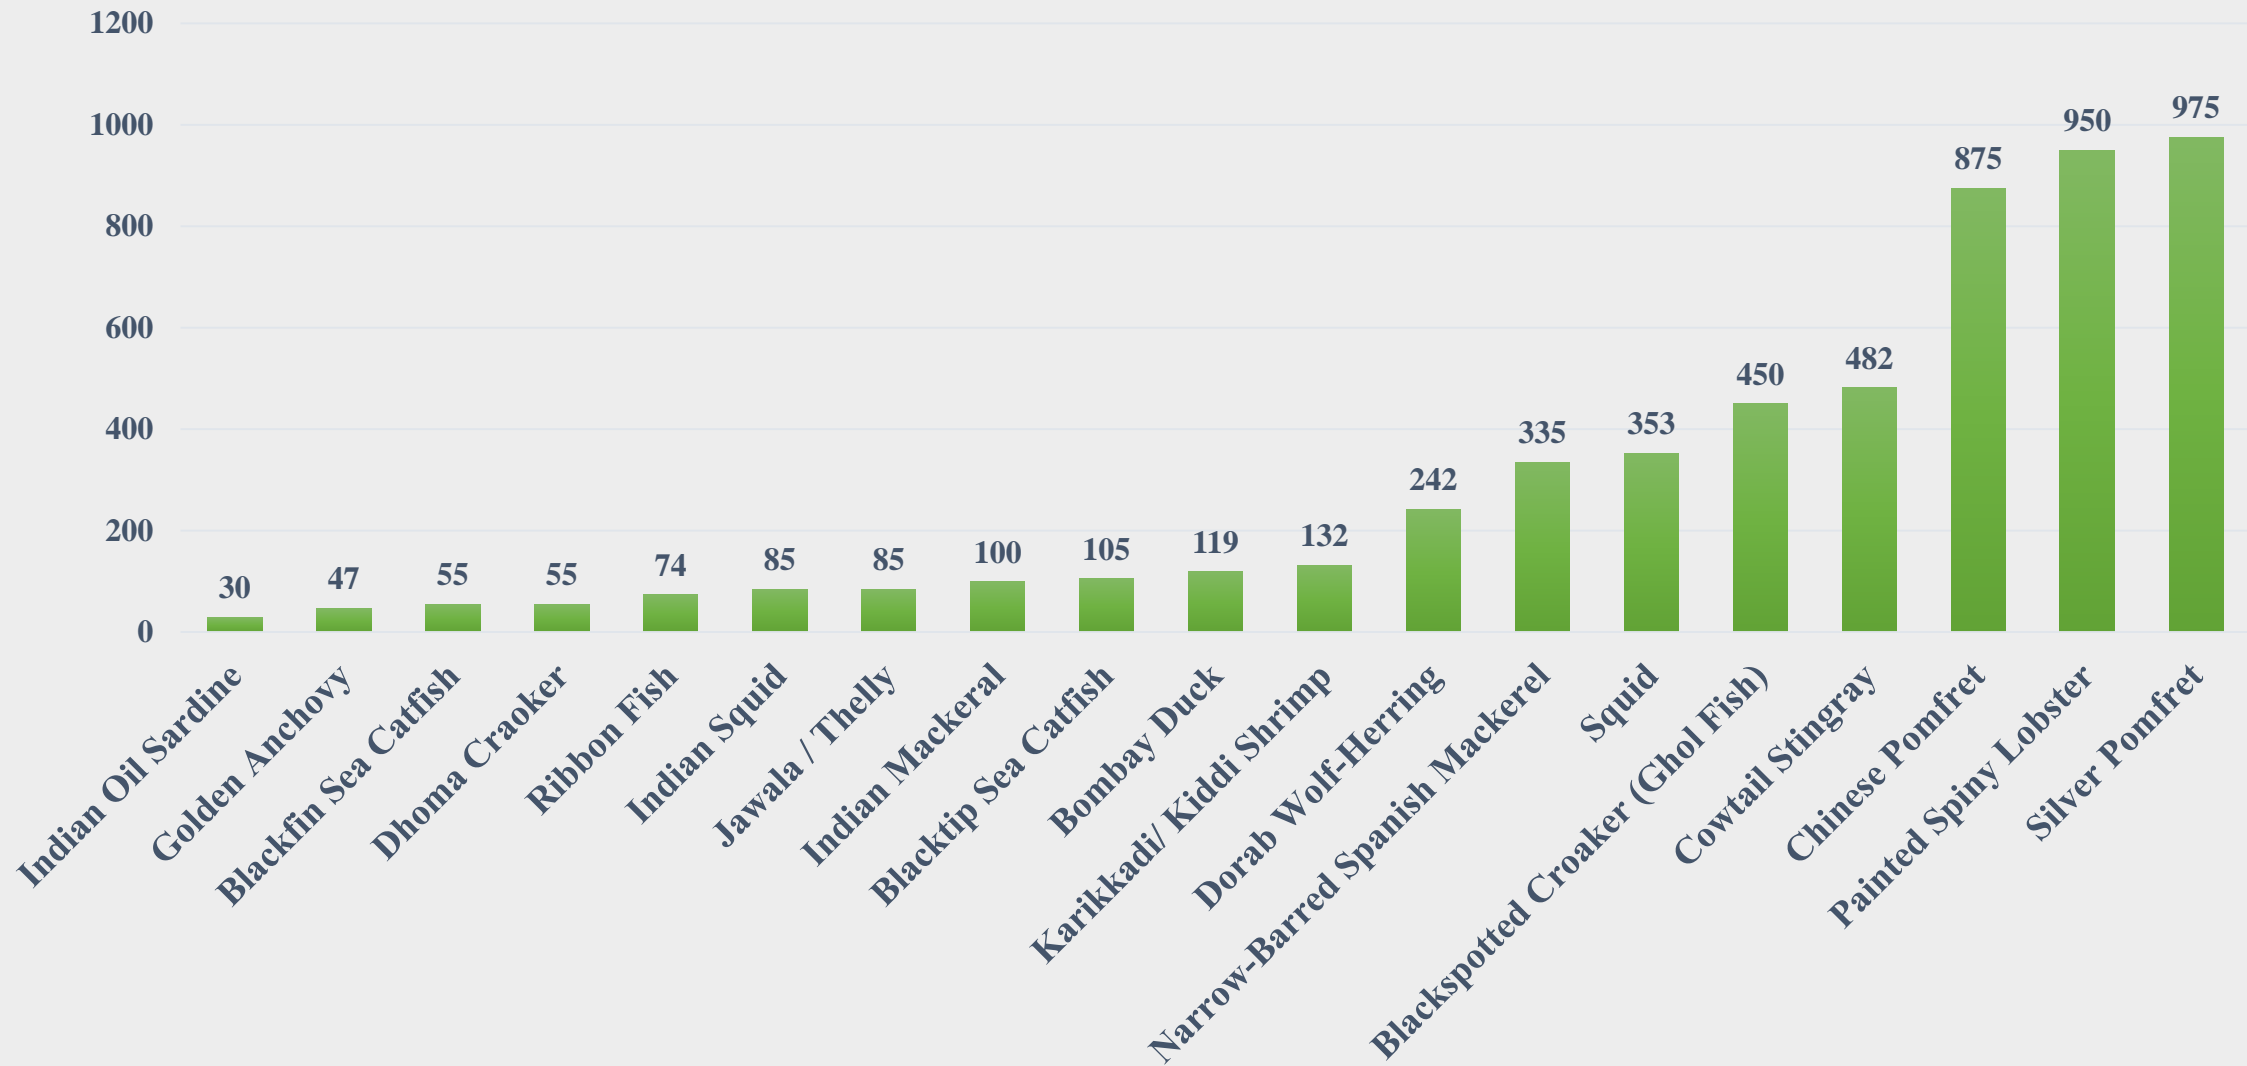

Average Price (Rs. per Kg) of Marine Species at Fishing Harbours in Maharashtra

For the Period 14.04.2025 to 20.04.2025

Data Source: NETFISH, MPEDA