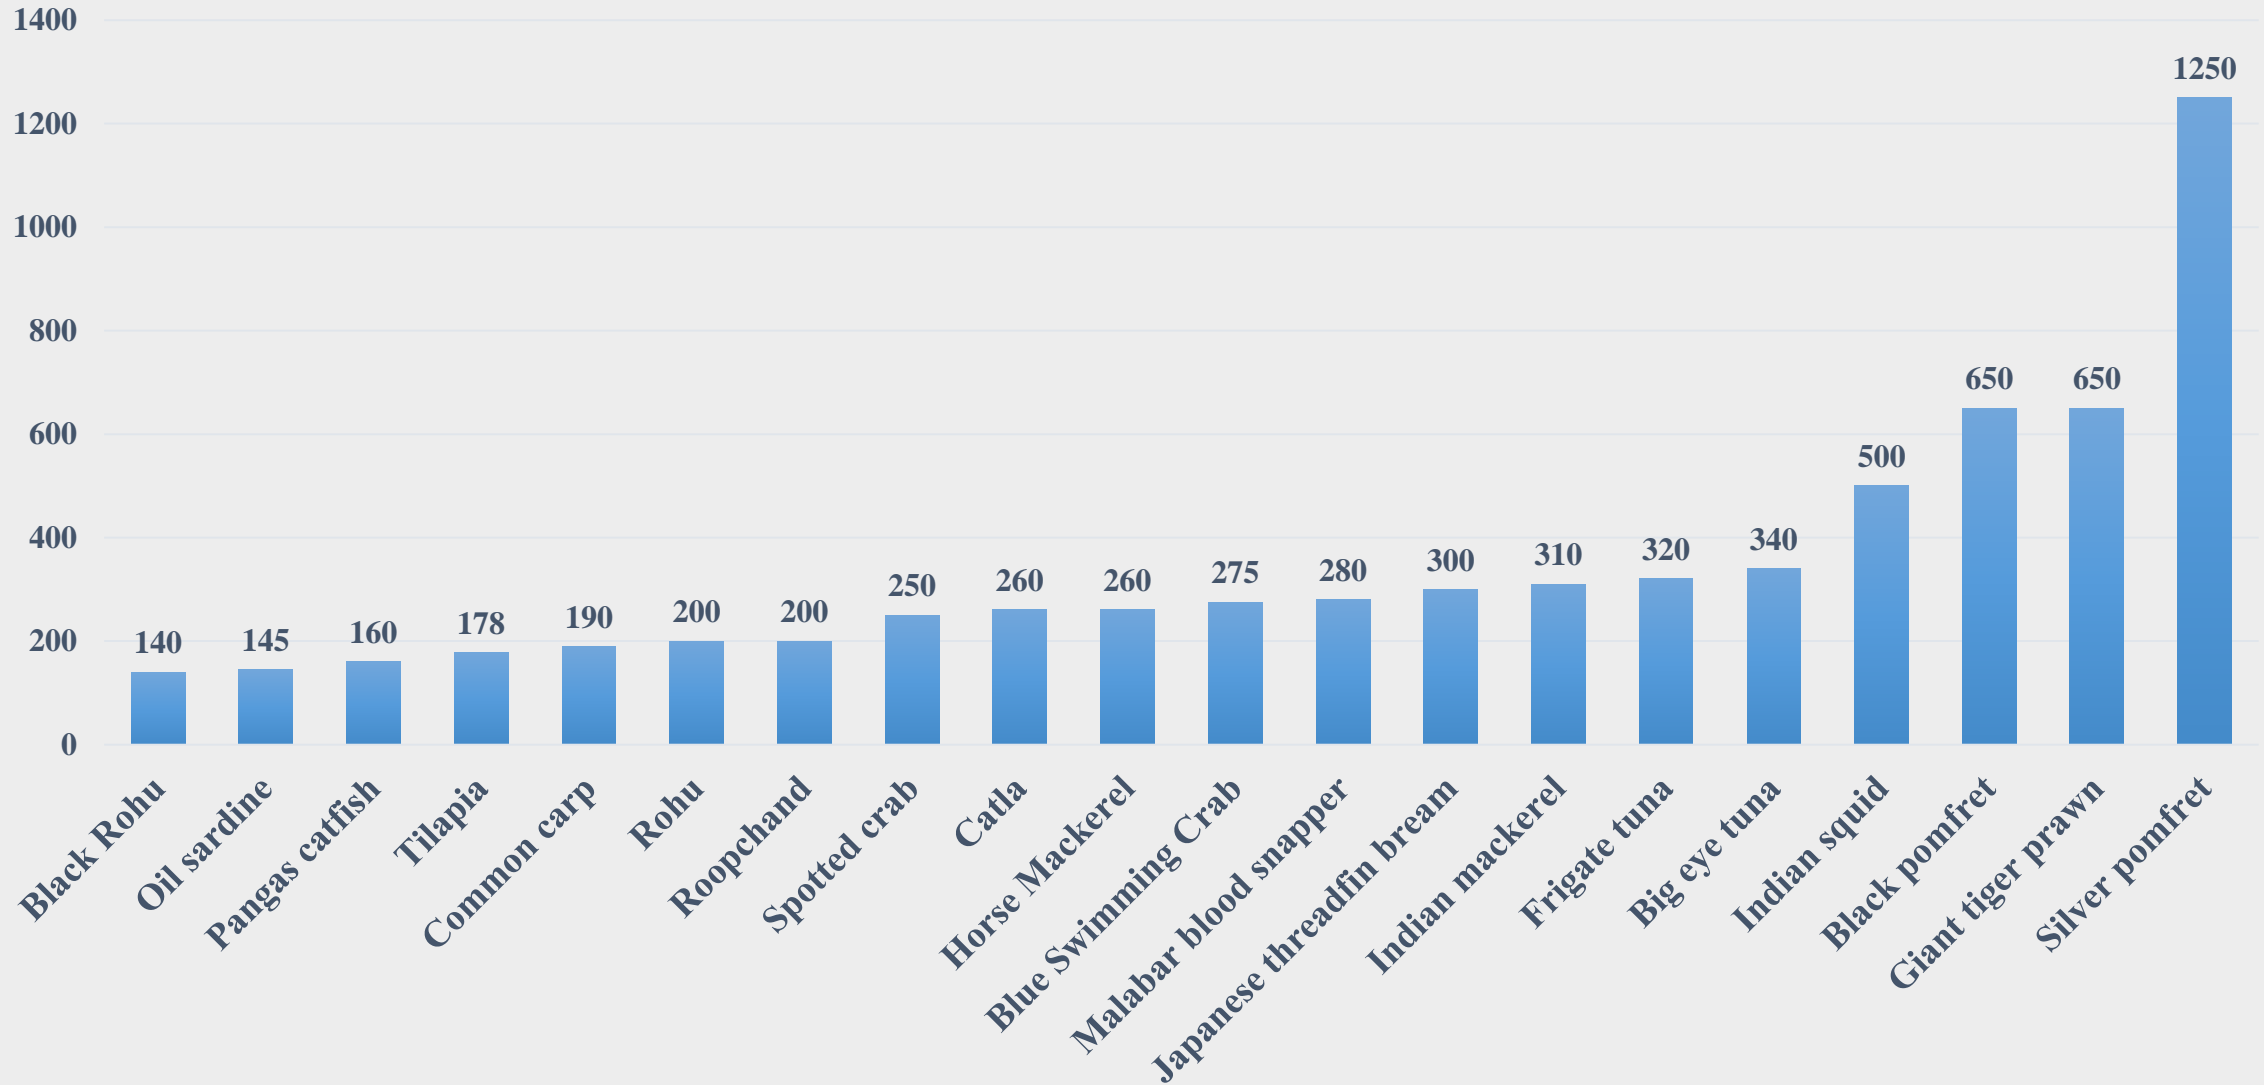

Average Retail Price (Rs. Per Kg) of Various Fish Species in Karnataka

For the Period 14.04.2025 to 20.04.2025

For further details visit: <https://fmpisnfdb.in>