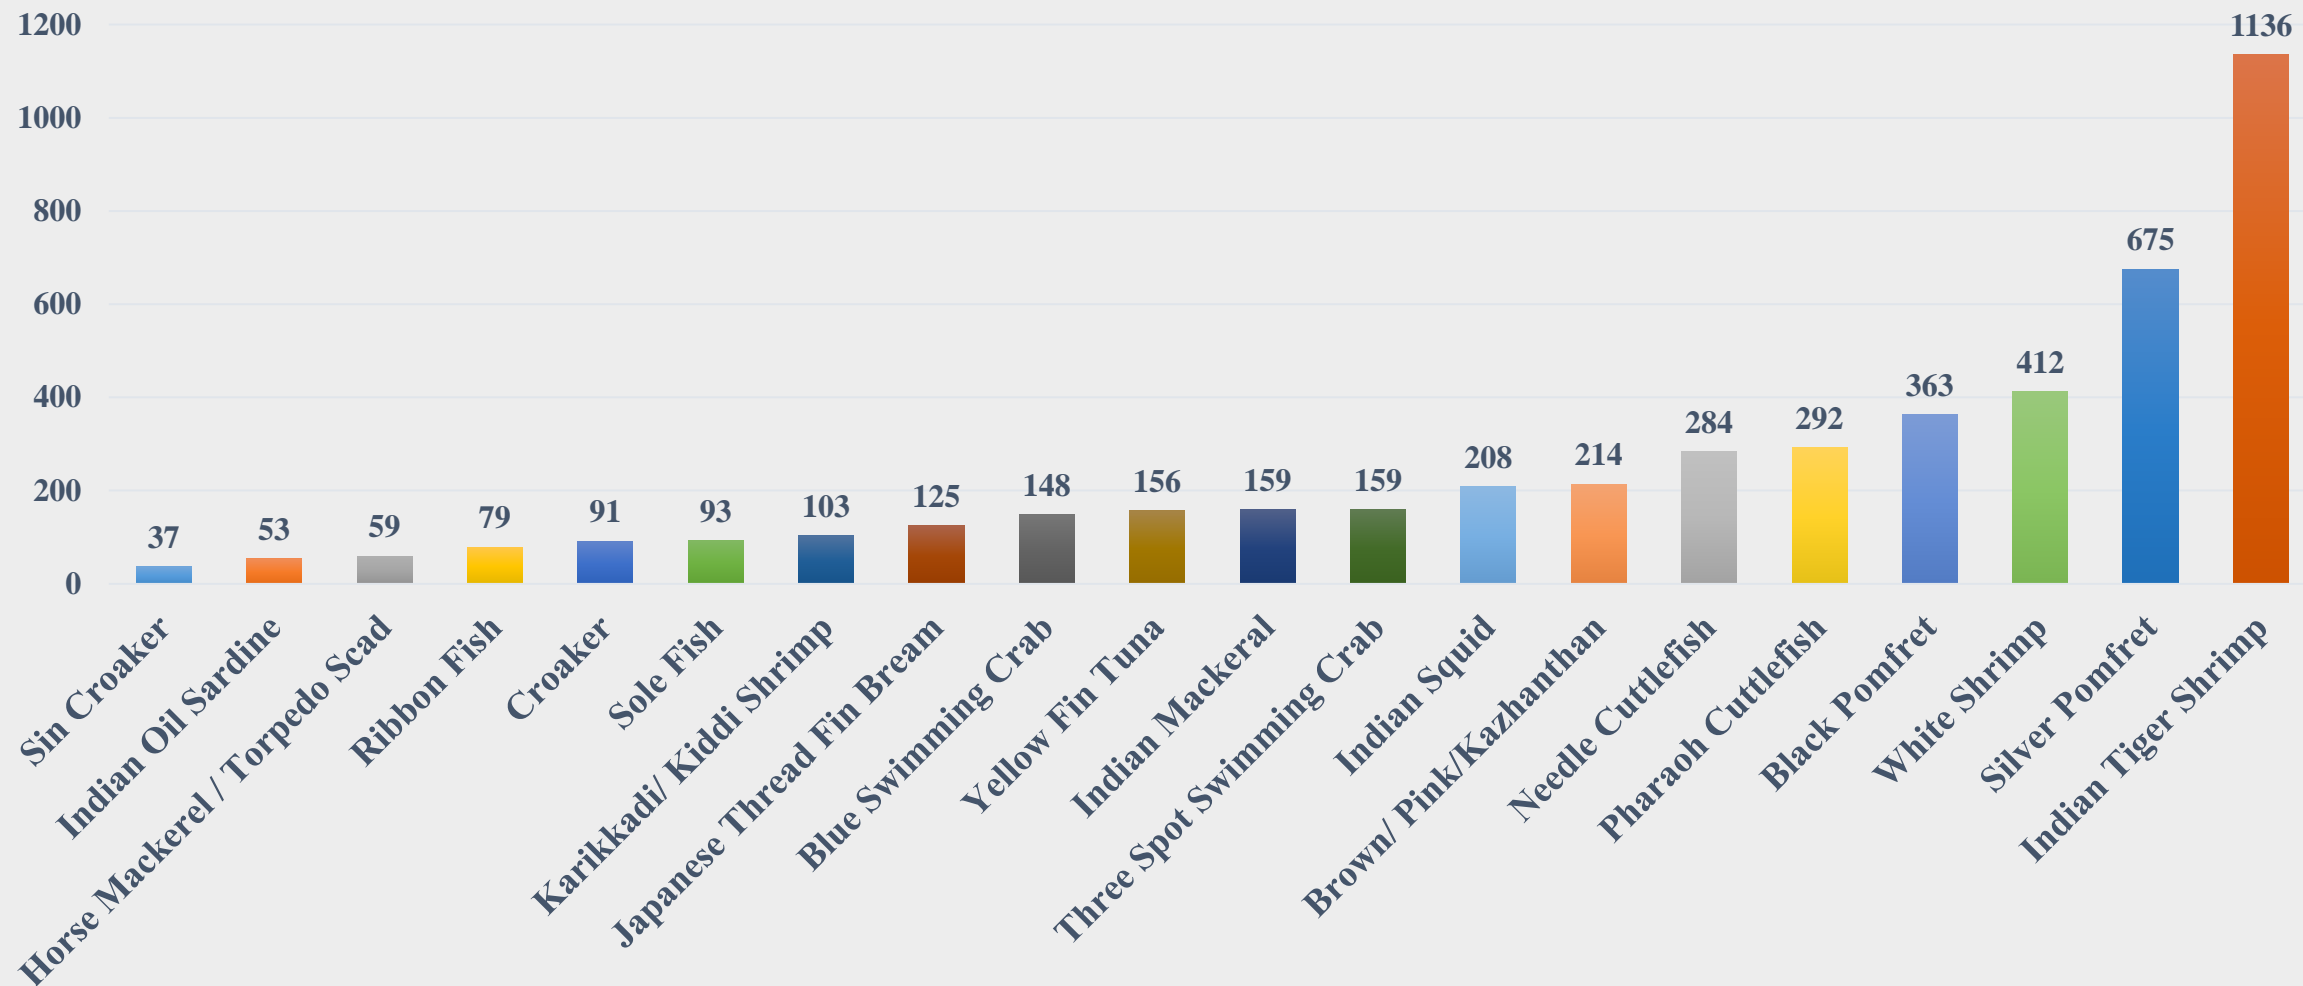

Average Price (Rs. per Kg) of Marine Fish Species across Fishing Harbours of India

For the Period 14.04.2025 to 20.04.2025

Data Source: NETFISH, MPEDA