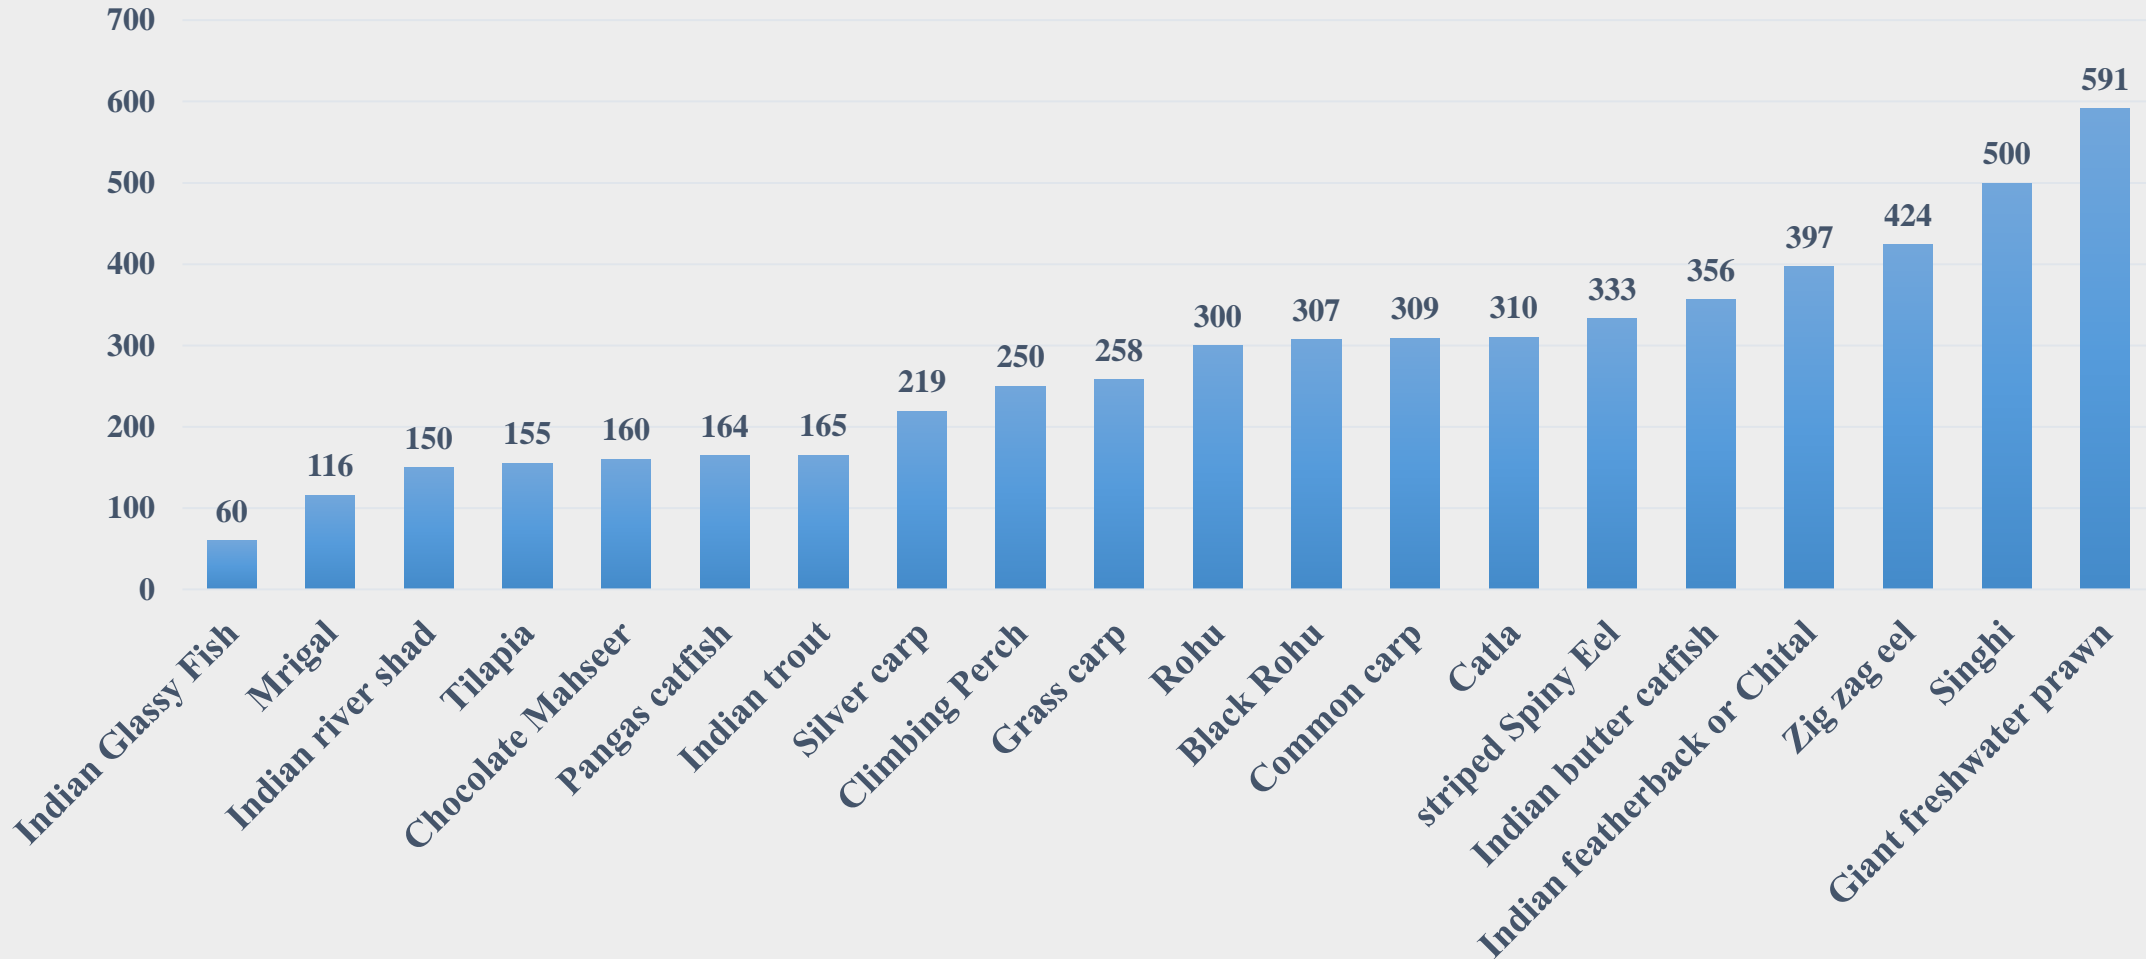

Average Retail Price (Rs. Per Kg) of Various Fish Species in Uttar Pradesh

For the Period 14.04.2025 to 20.04.2025

For further details visit: <https://fmpisnfdb.in>