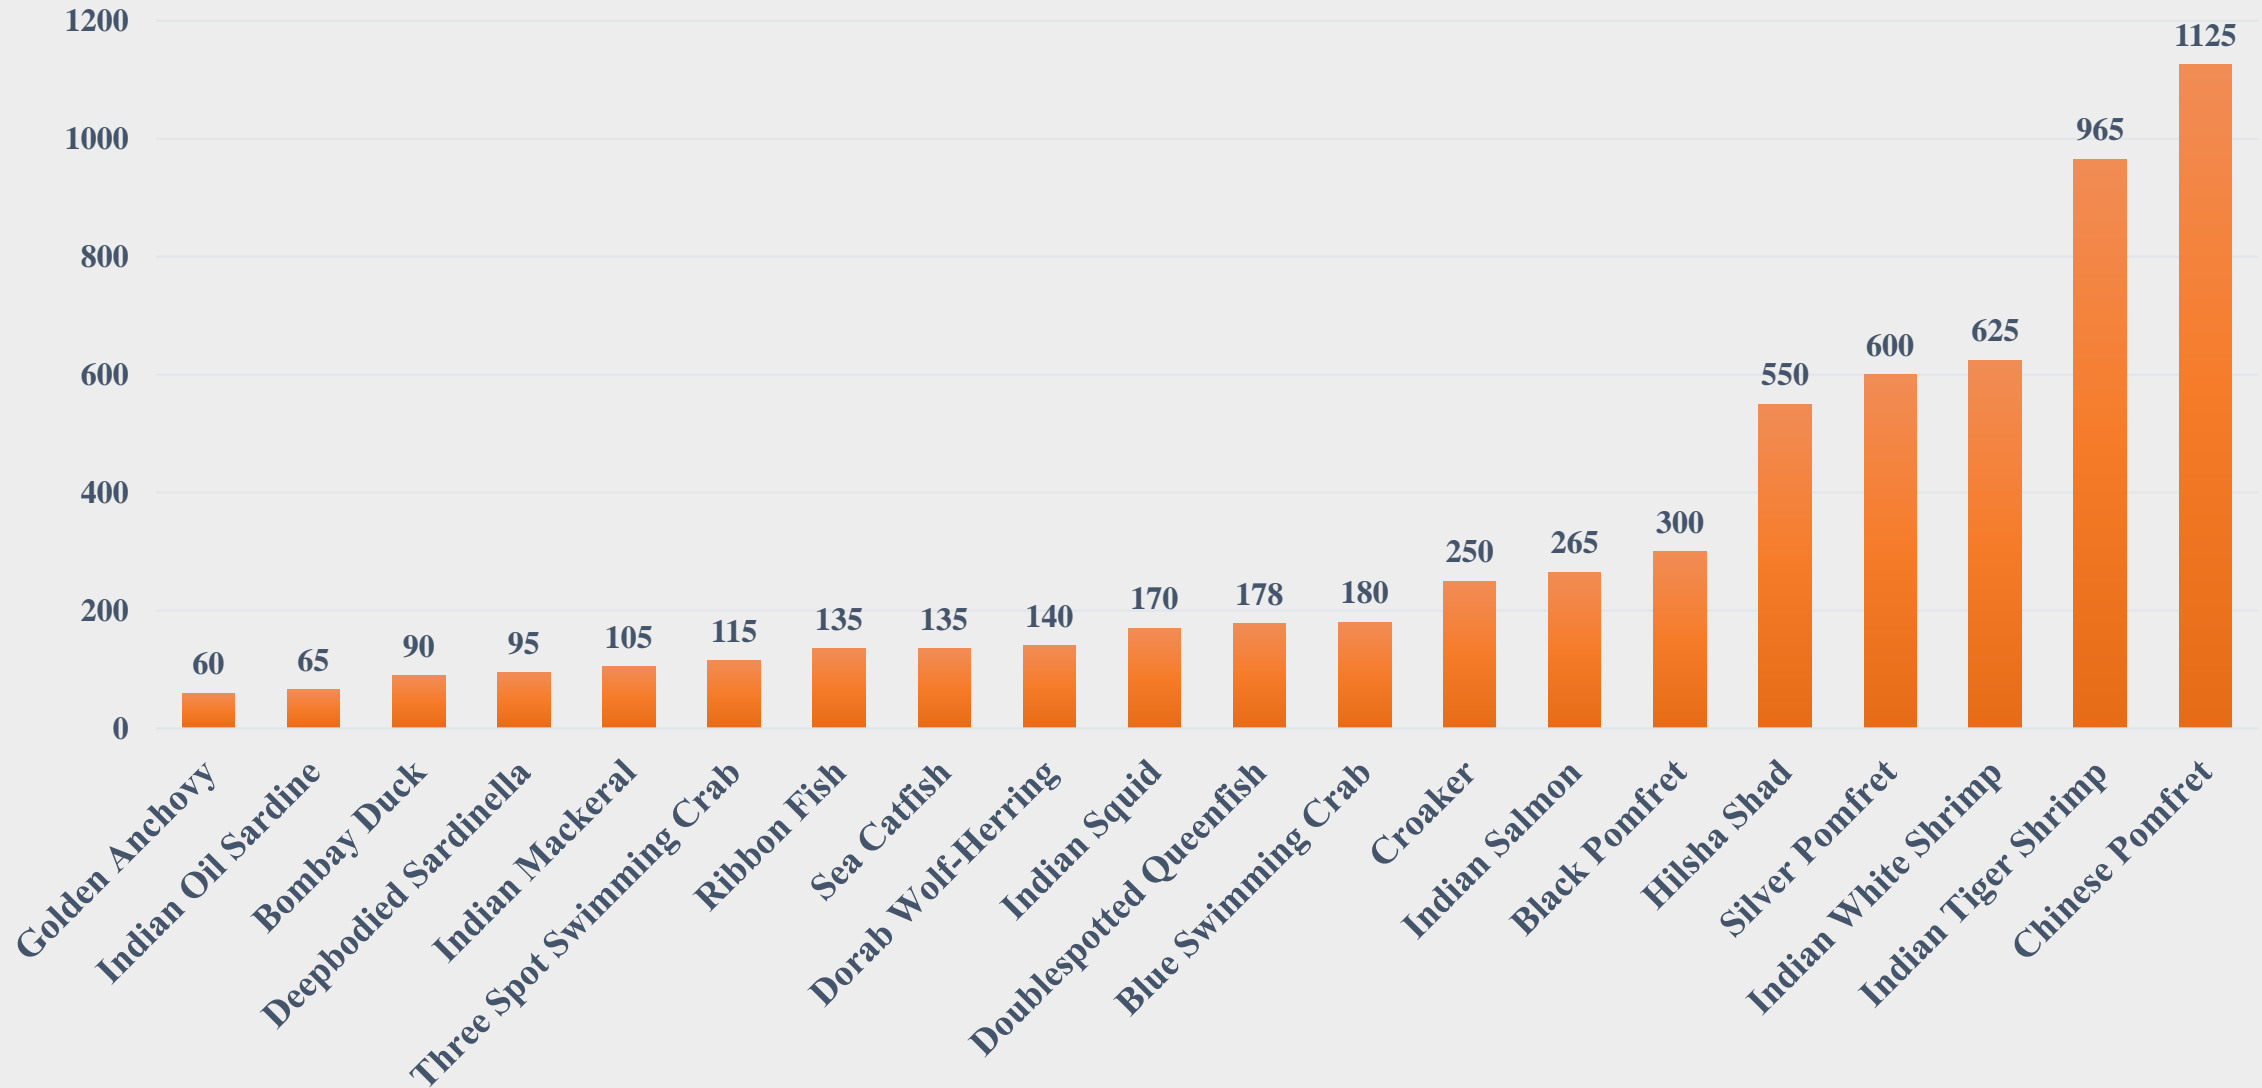

Average Price (Rs. Per Kg) of Marine Species at Fish Landing Centres in West Bengal

For the Period 14.04.2025 to 20.04.2025

Data Source: NETFISH, MPEDA