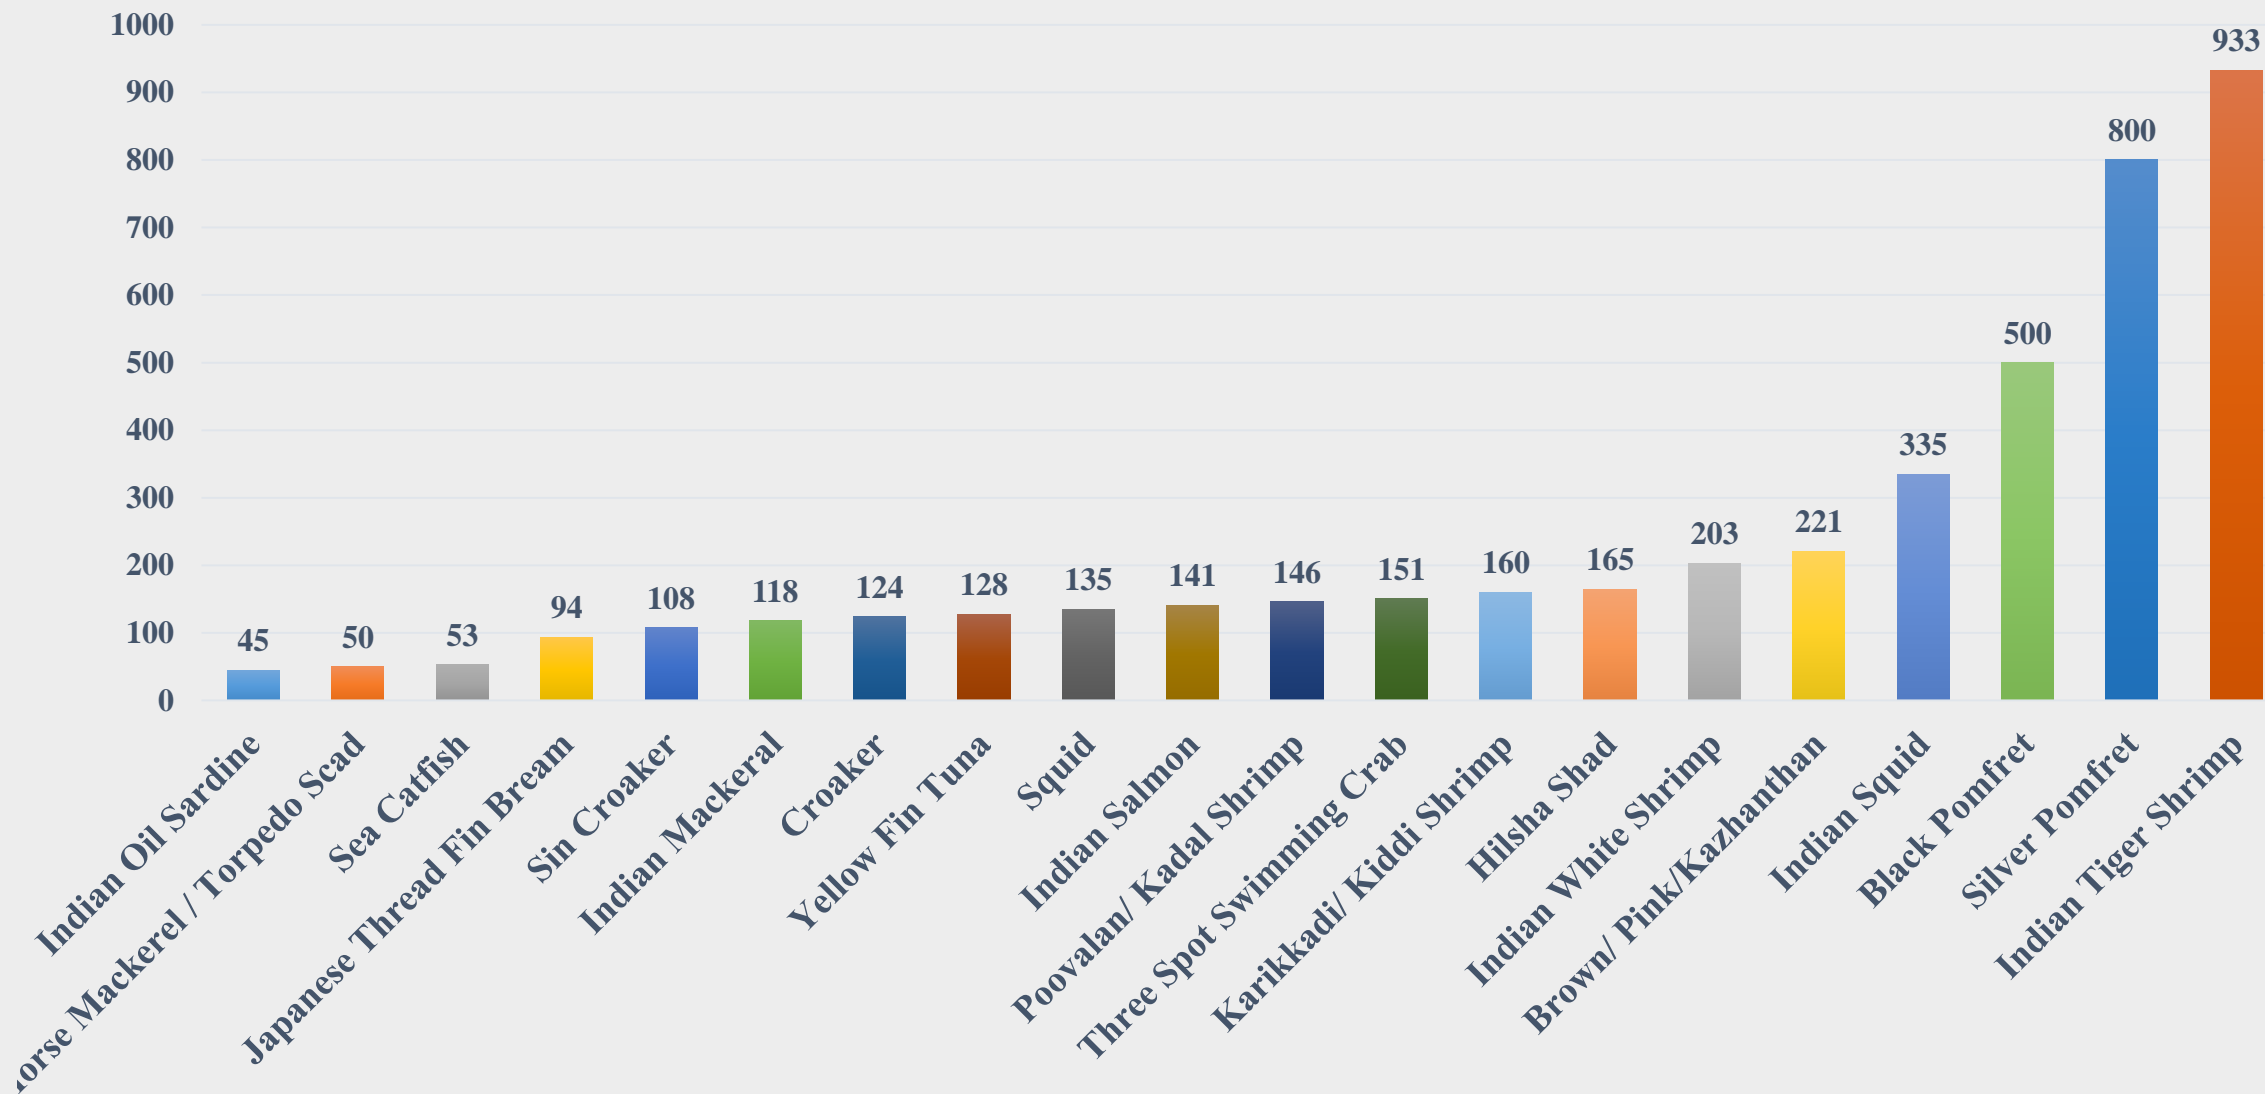

Average Price (Rs. per Kg.) of Marine Species across Fish Landing Centres of India

For the Period 14.04.2025 to 20.04.2025

Data Source: NETFISH, MPEDA