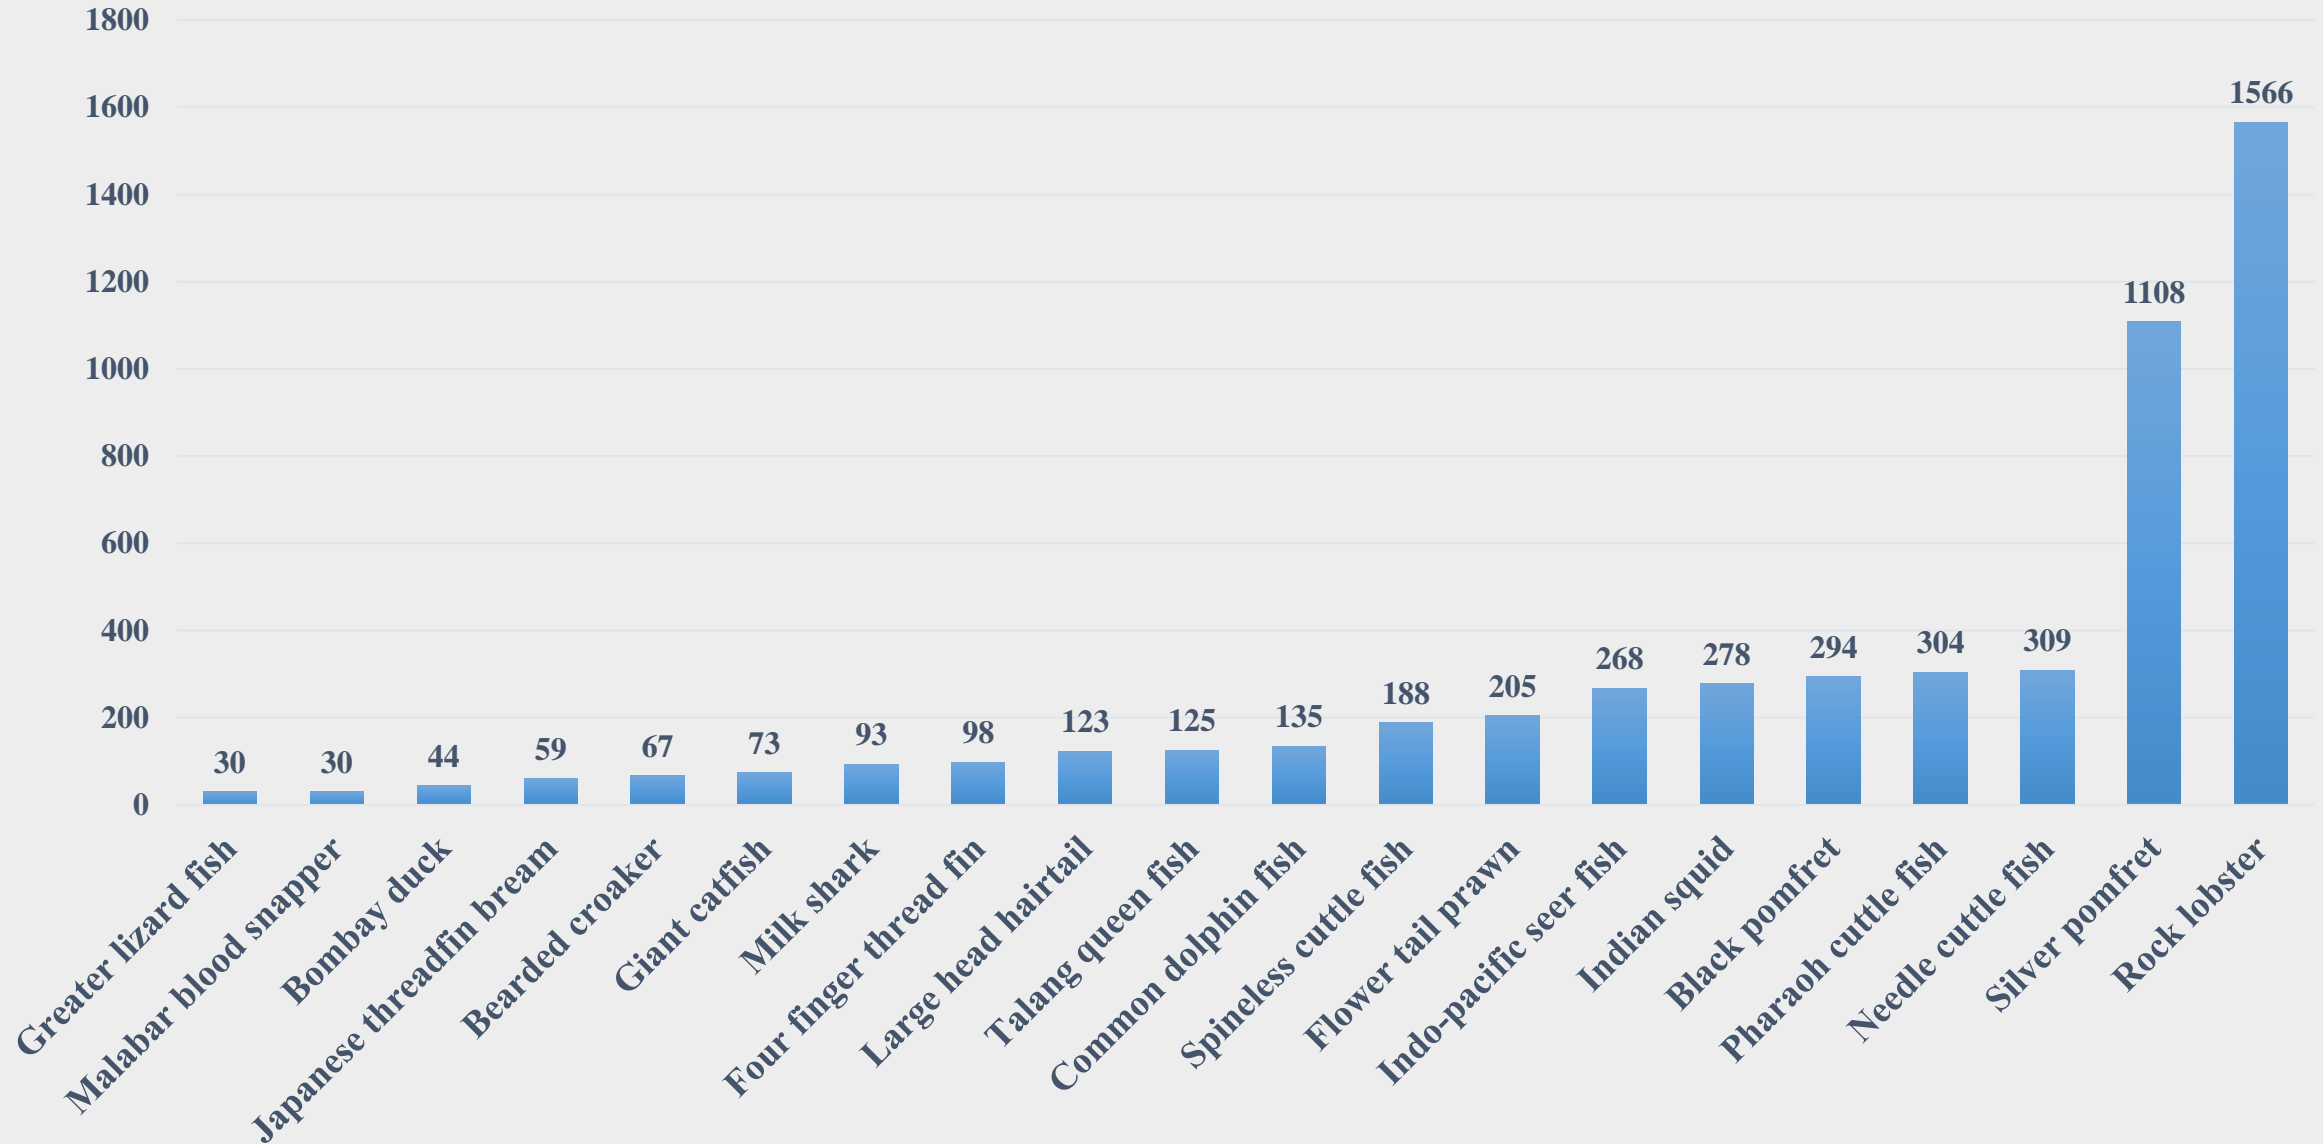

Average Retail Price (Rs. Per Kg) of Various Fish Species in Dadra and Nagar Haveli & Daman Diu

For the Period 14.04.2025 to 20.04.2025

For further details visit: <https://fmpisnfdb.in>