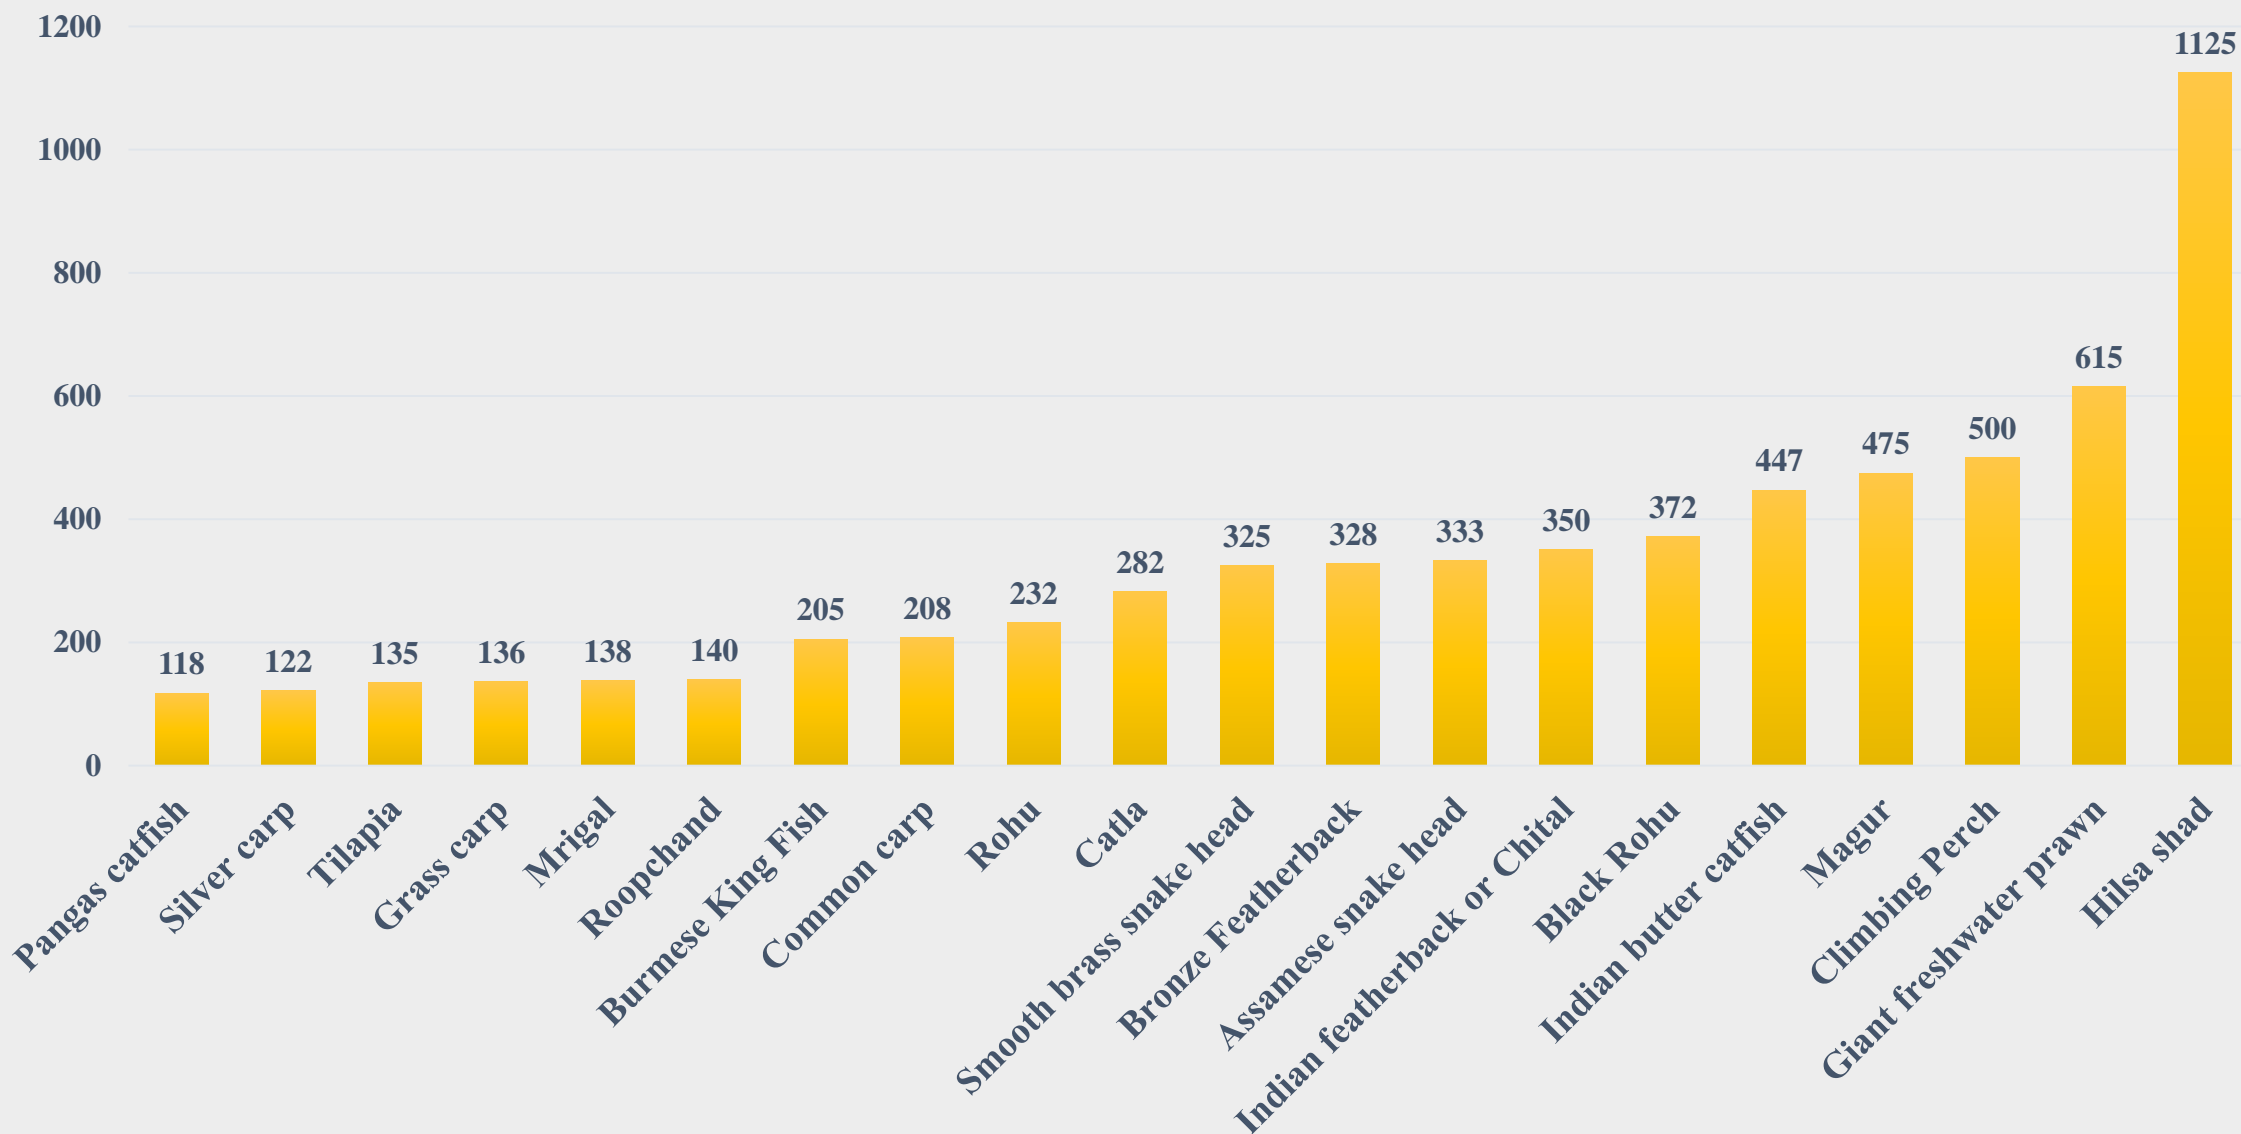

Average Wholesale Price (Rs. Per Kg) of Various Fish Species in Tripura

For the Period 14.04.2025 to 20.04.2025

For further details visit: <https://fmpisnfdb.in>