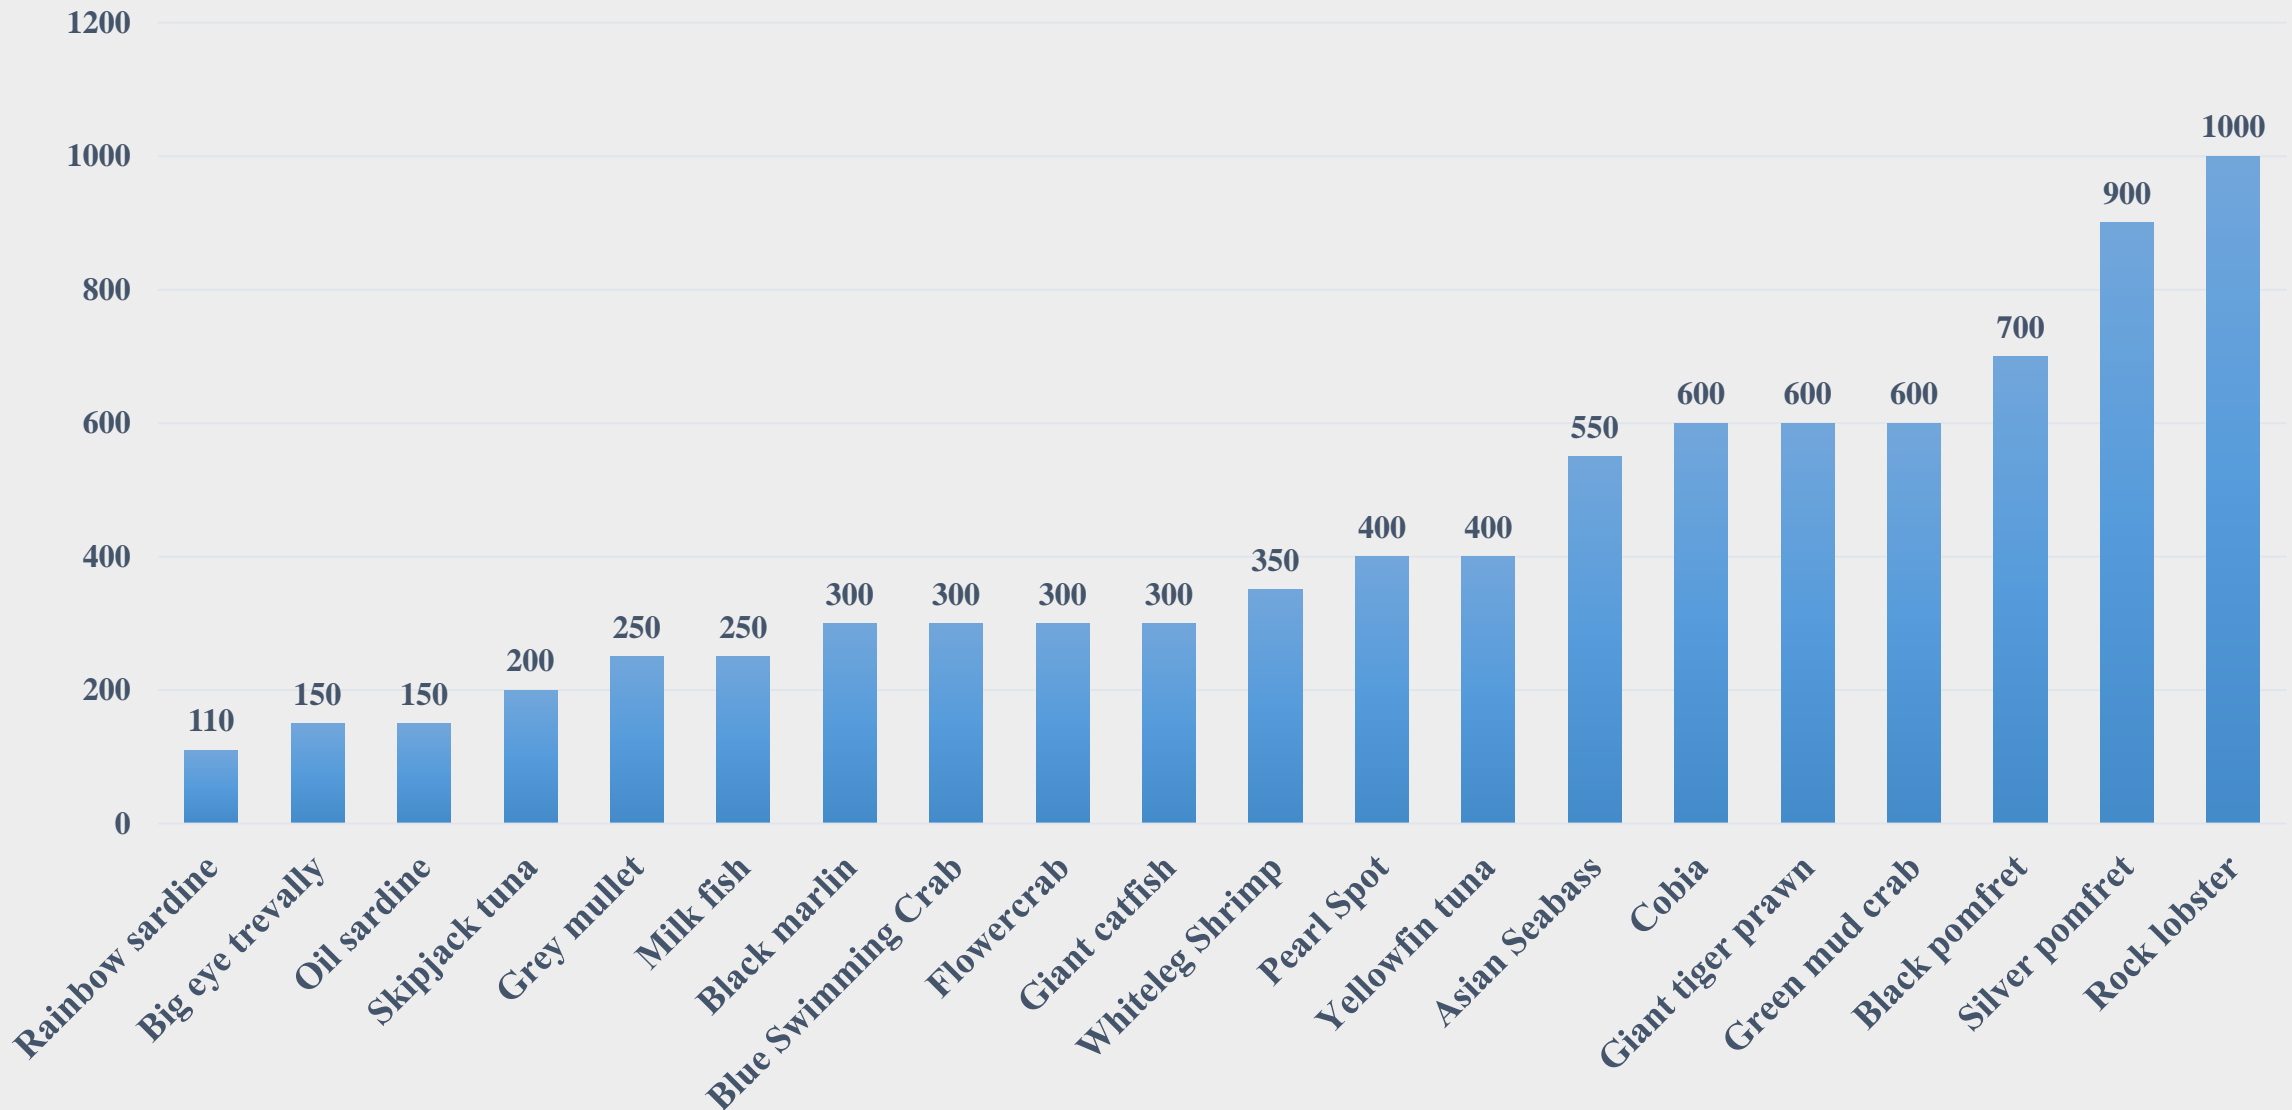

Average Retail Price (Rs. Per Kg) of Various Fish Species Kerala

For the Period 14.04.2025 to 20.04.2025

For further details visit: <https://fmpisnfdb.in>