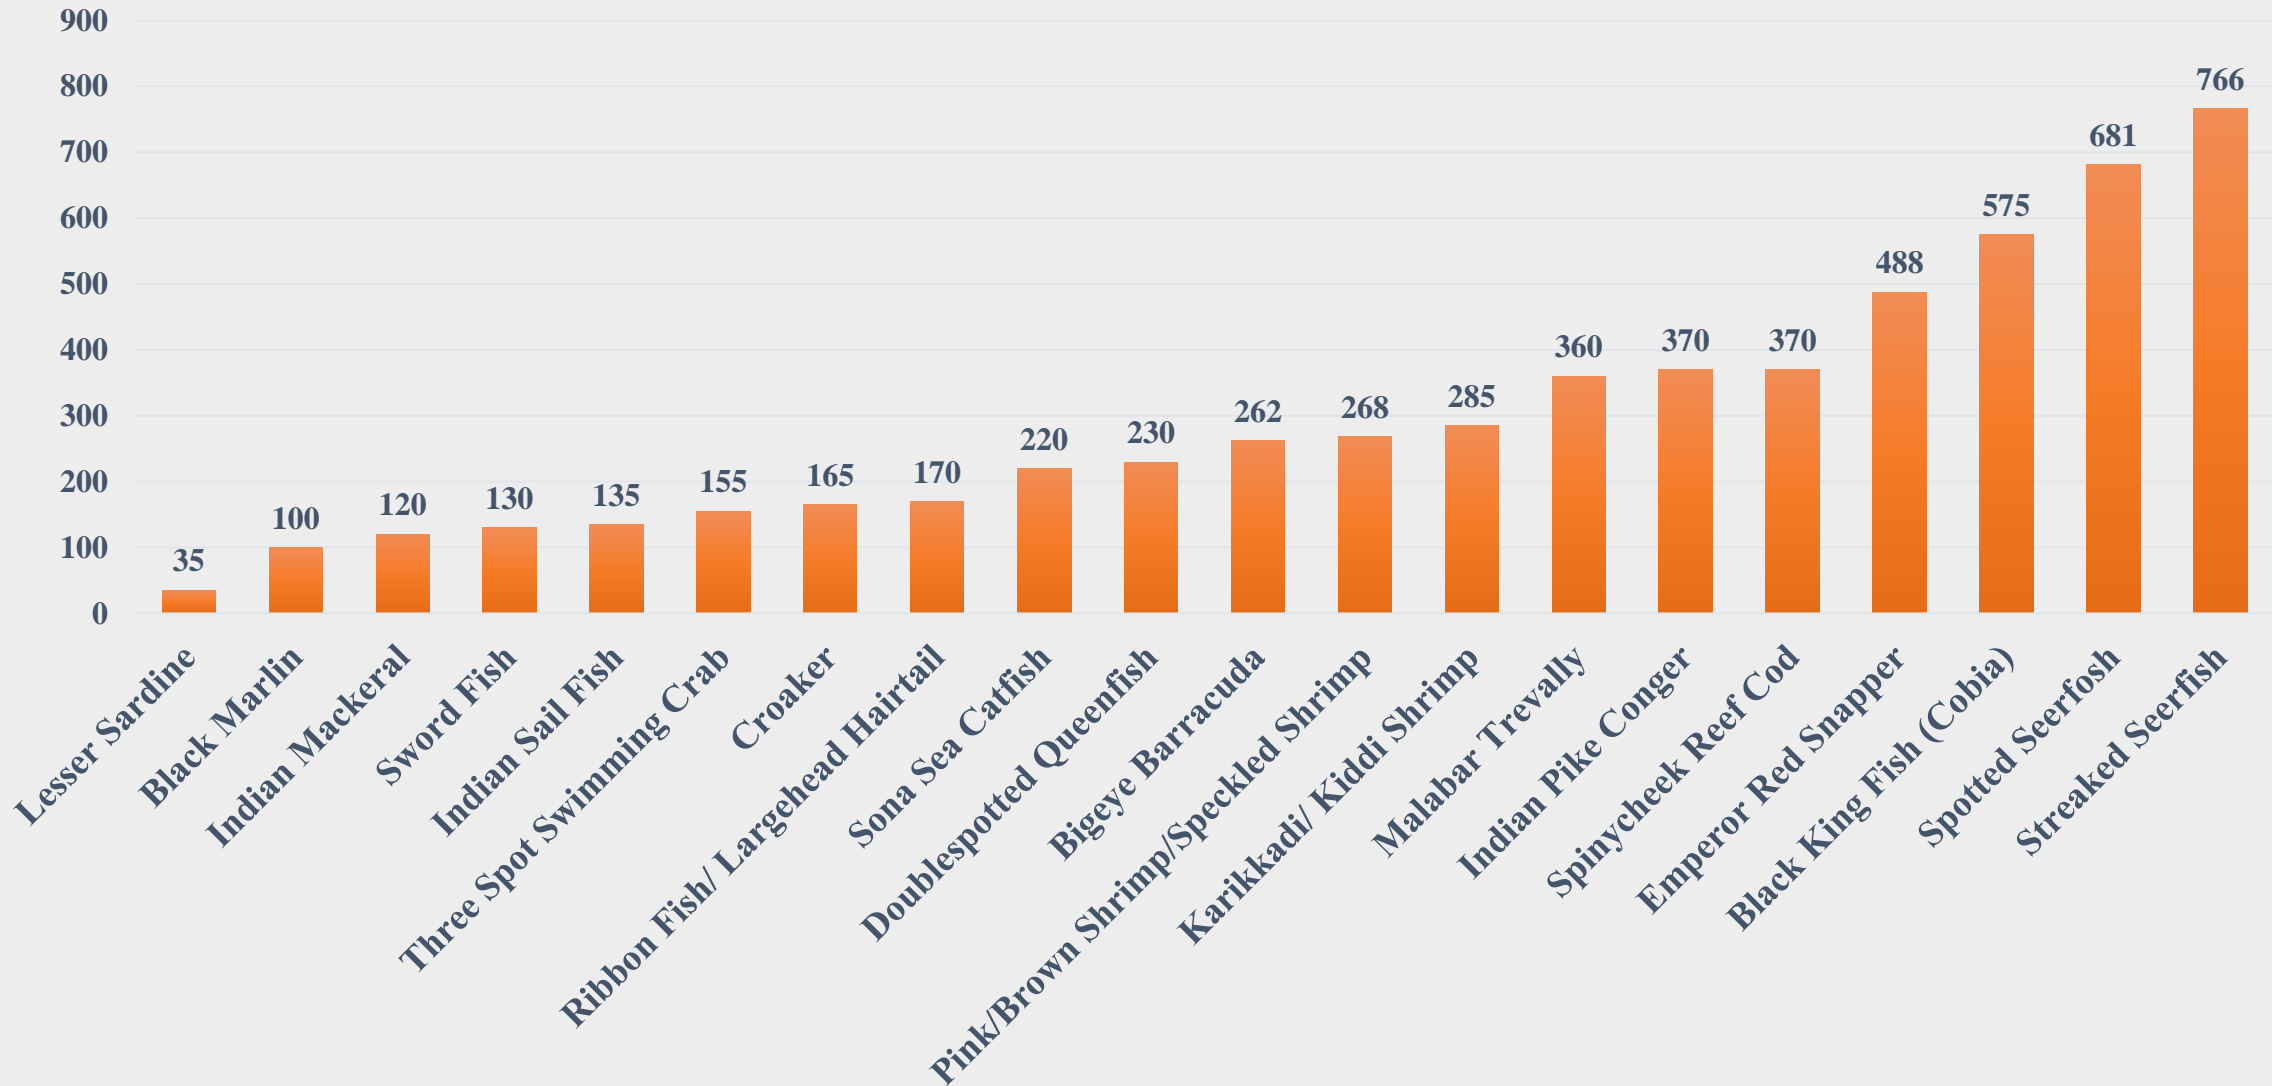

Average Price (Rs. Per Kg) of Marine Species at Fish Landing Centres in Andhra Pradesh

For the Period 14.04.2025 to 20.04.2025

Data Source: NETFISH, MPEDA