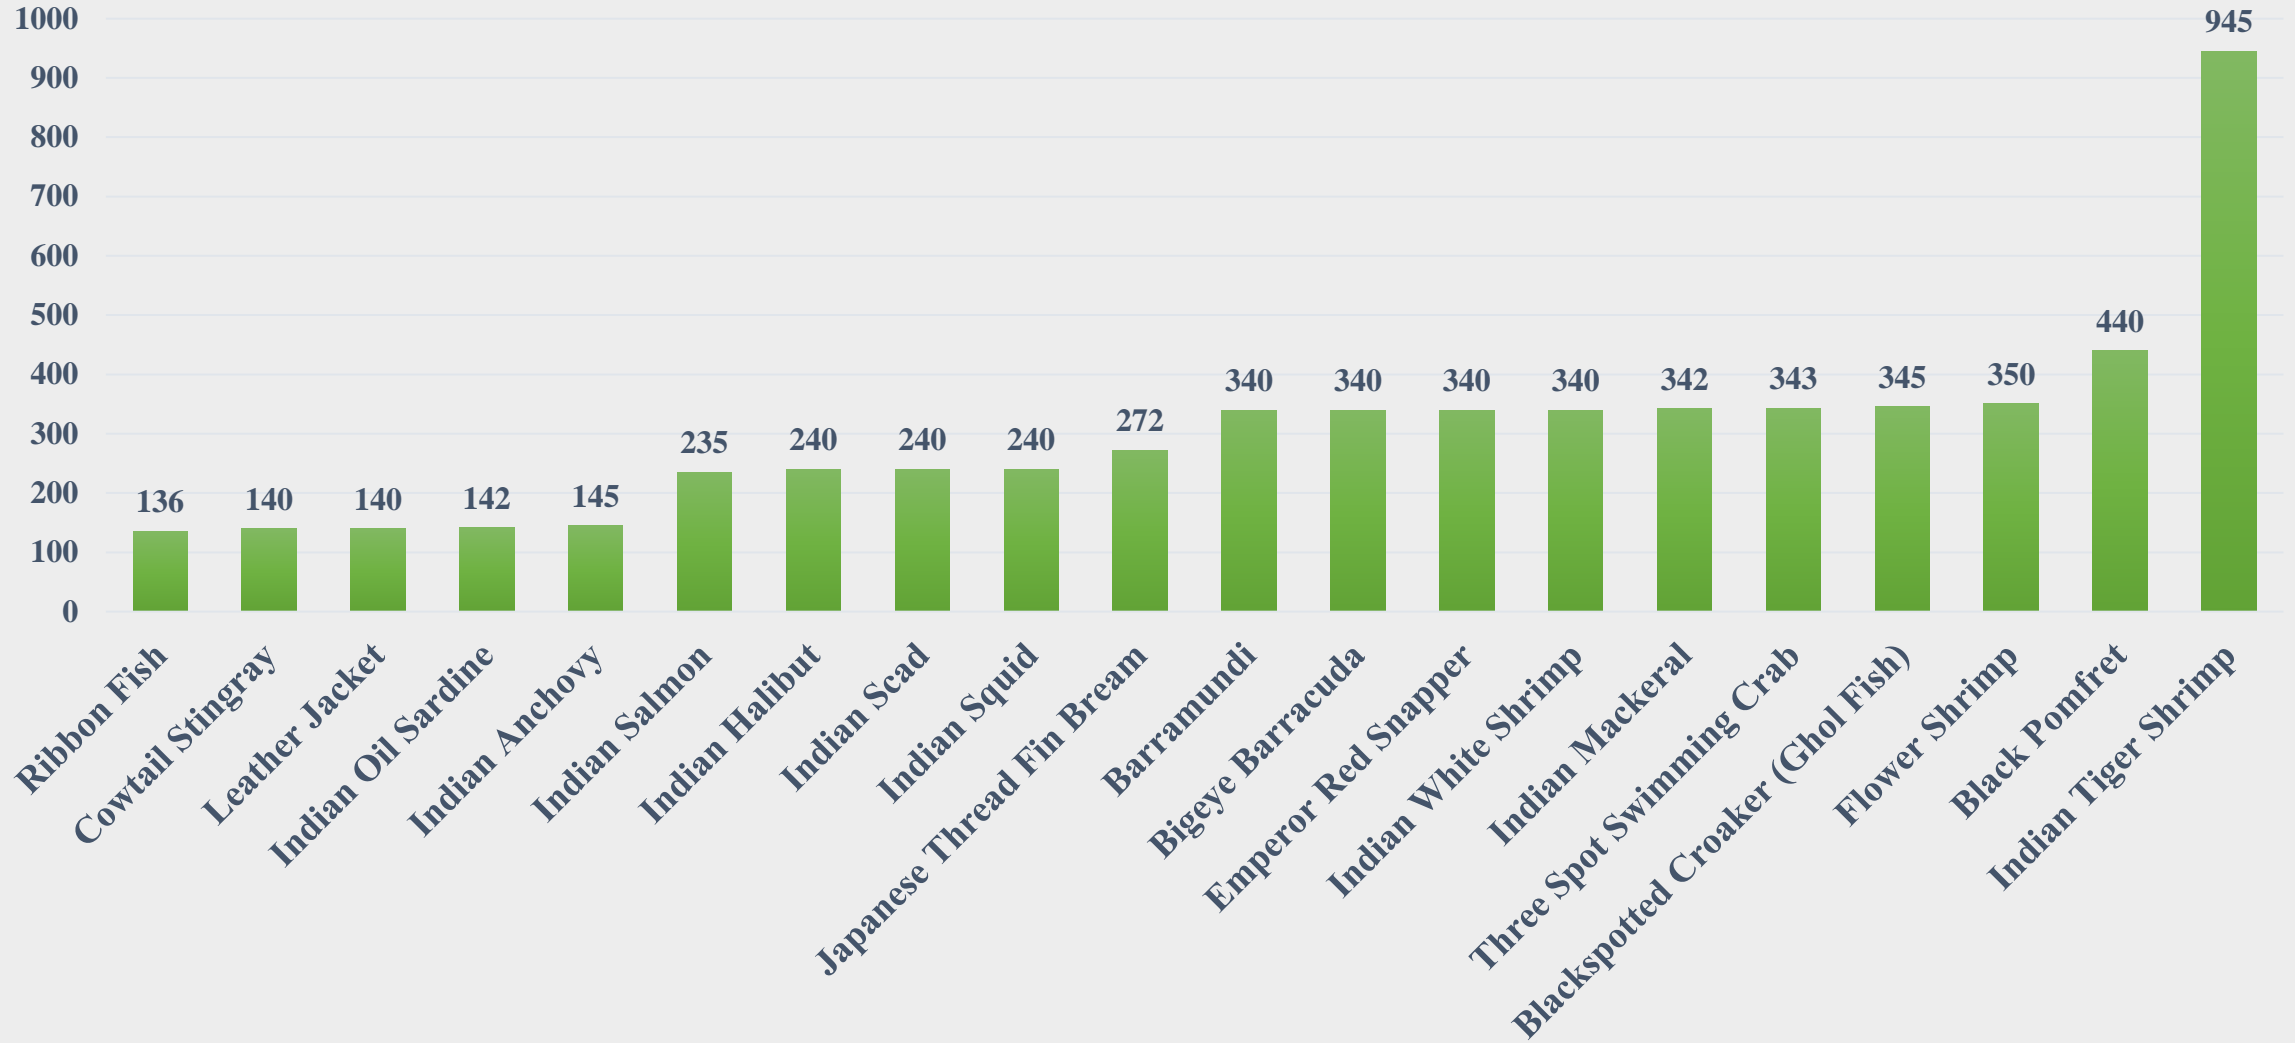

Average Price (Rs. per Kg) of Marine Species at Fishing Harbours in Tamil Nadu

For the Period 14.04.2025 to 20.04.2025

Data Source: NETFISH, MPEDA