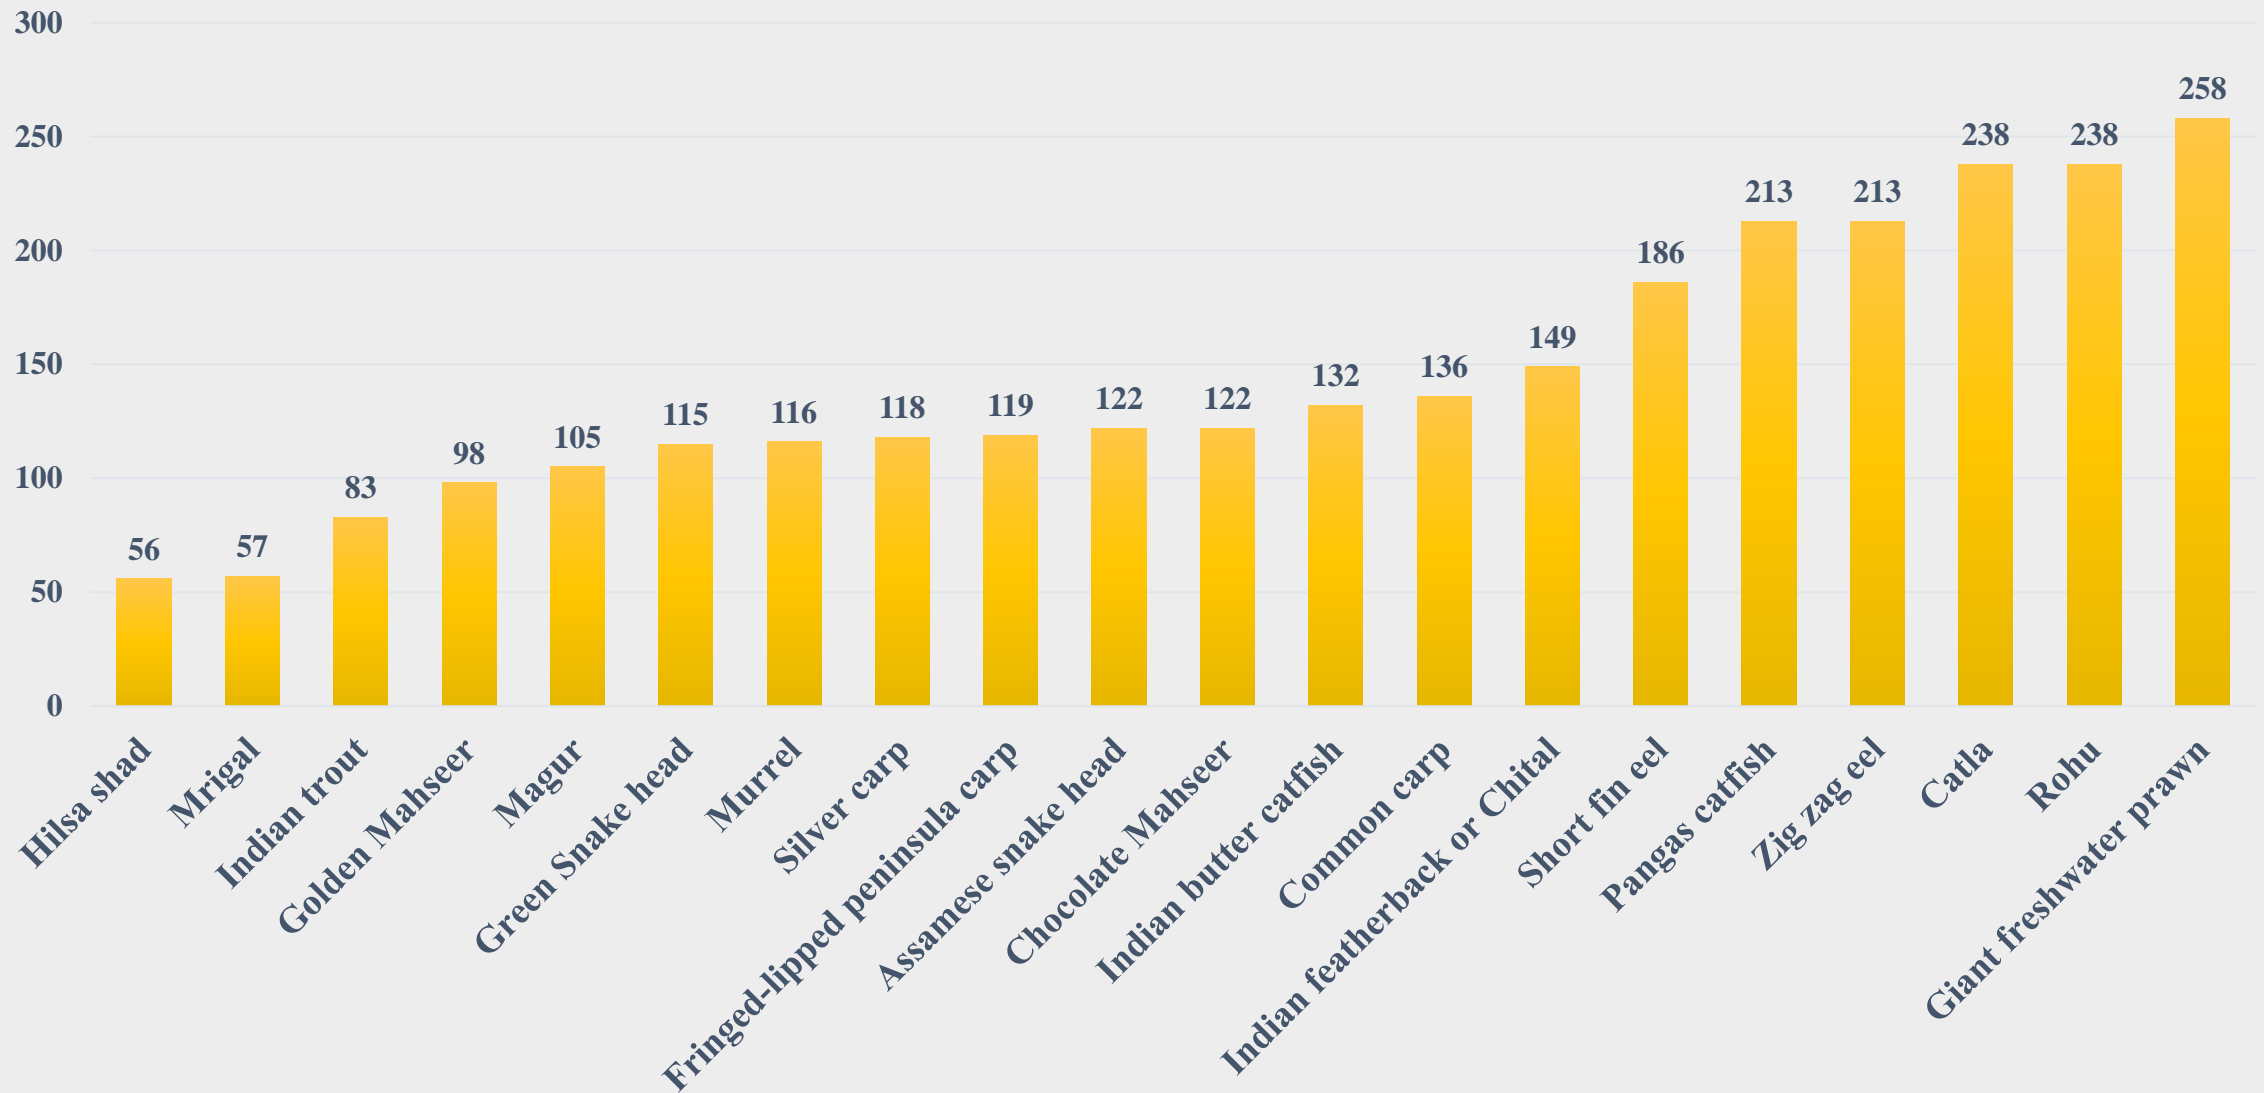

Average Retail Price (Rs. Per Kg) of various Fresh Water Species across States/UTs

For the Period 14.04.2025 to 20.04.2025

For further details visit: <https://fmpisnfdb.in>

Average Wholesale Price (Rs. Per Kg) of Various Fish Species in Bihar