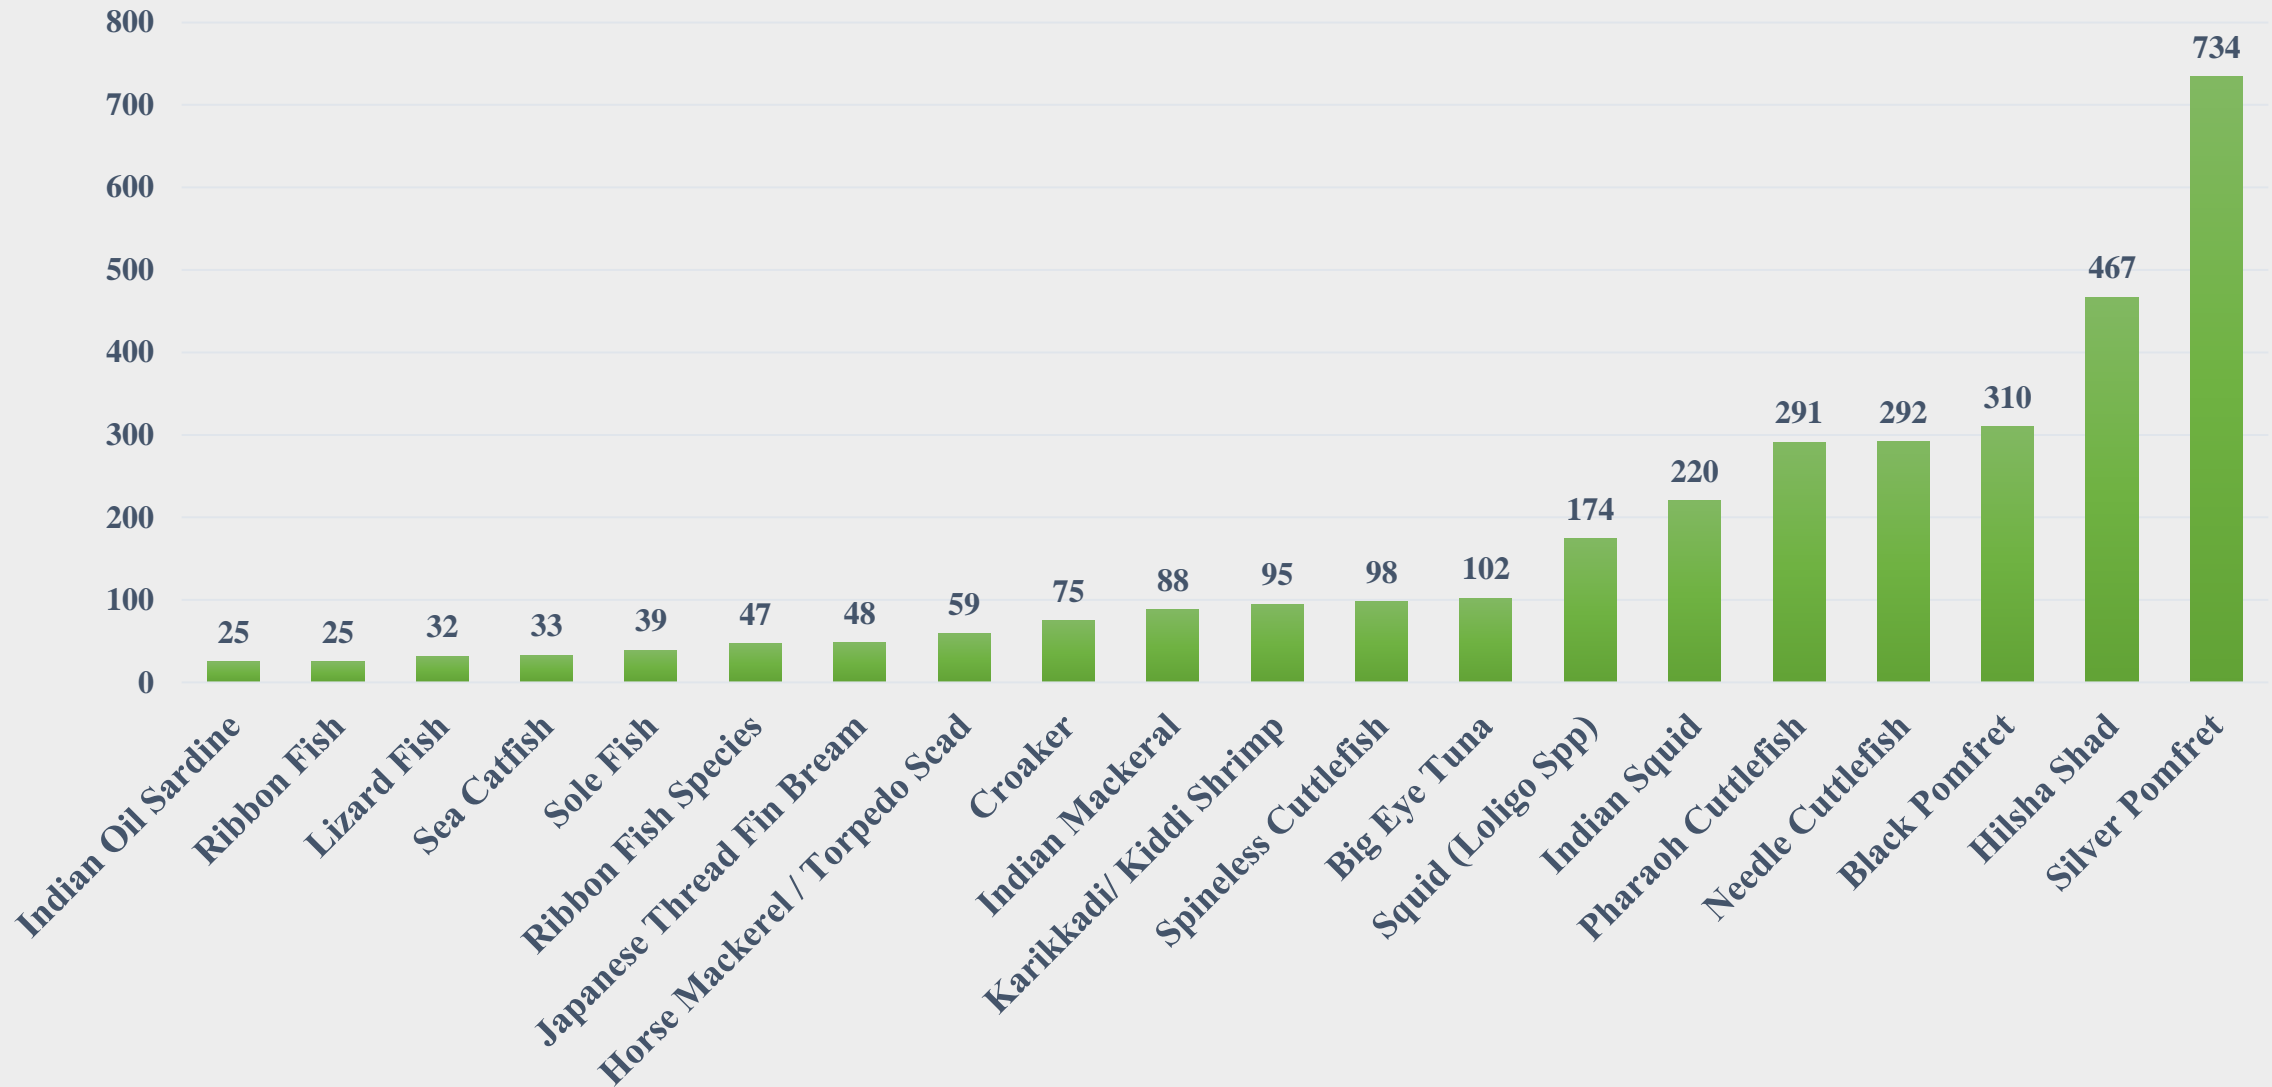

Average Price (Rs. per Kg) of Marine Species at Fishing Harbours in Gujarat

For the Period 14.04.2025 to 20.04.2025

Data Source: NETFISH, MPEDA